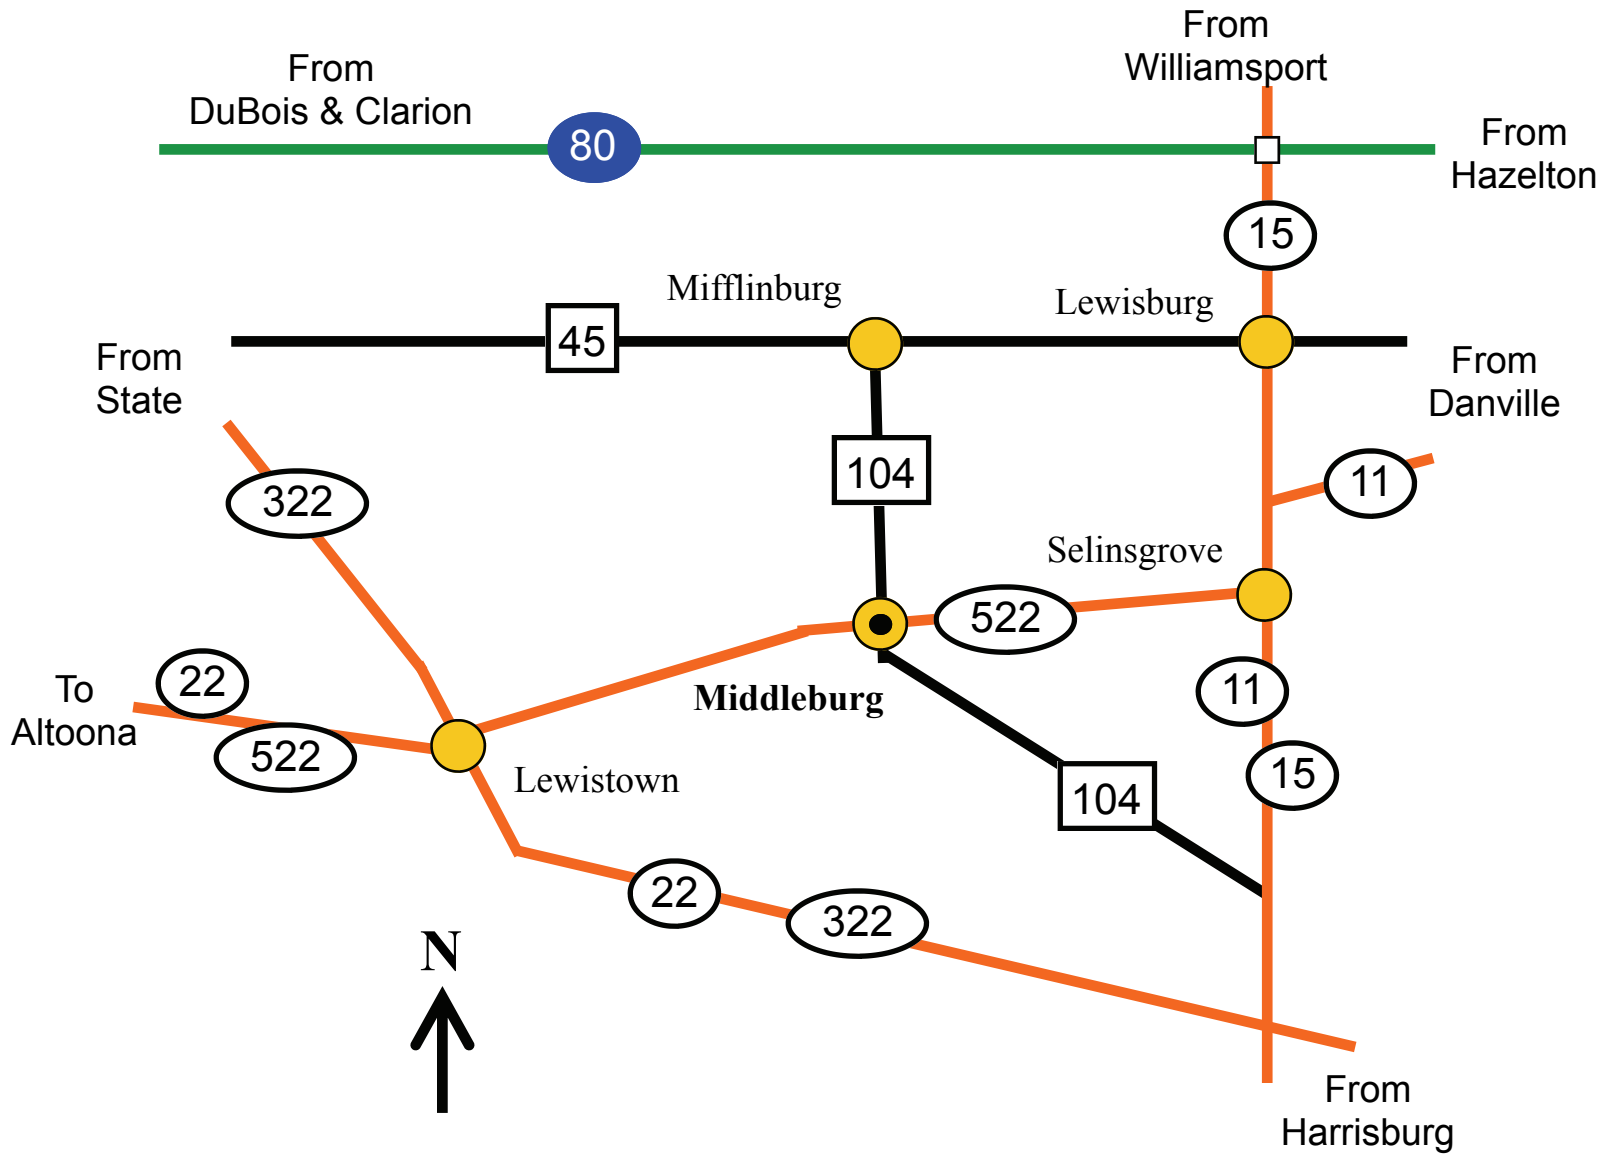

Map to Middleburg, PA

Map to
Snyder County Conservation District (SCCD) Building
and
Penn State Cooperative Extension's Snyder County 4-H Office