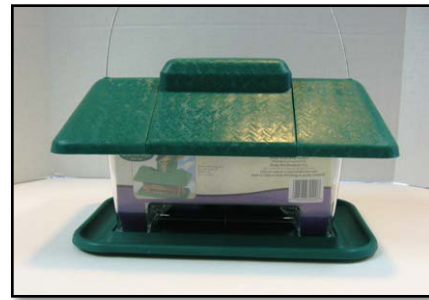

Snyder County Conservation District

10541 ROUTE 522, MIDDLEBURG, PENNSYLVANIA 17842, PHONE: (570) 837-3000, FAX: (570) 837-7300

Snyder County Conservation District Bird Feeders

The Snyder County Conservation District is selling four types of bird feeders at $5.00 each. They can be picked up at the Conservation District office while supplies last.

Birdfeeder (A) is for hummingbirds while the others are for seed eating birds.

Note: Fees may change at any time and do not include shipping or handling. Contact [Renee Swineford](#), Administrative Assistant, at 570-837-3000, x110, for more information.

Version: 4-8-2011