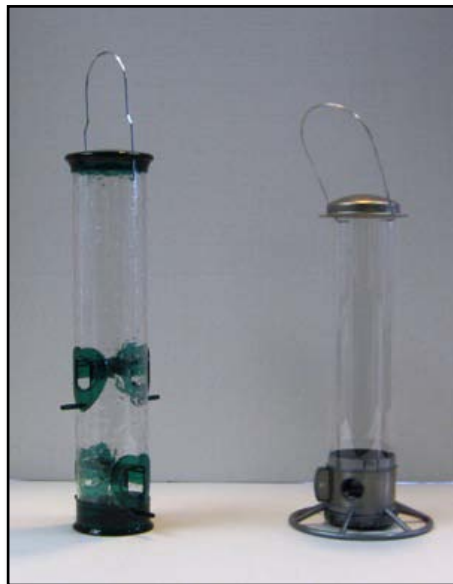

(A)

(B)

(C)

(D)

Birdfeeder (A) is for hummingbirds while the others are for seed eating birds.

Note: Fees may change at any time and do not include shipping or handling. Contact [Renee Swineford](#), Administrative Assistant, at 570-837-3000, x110, for more information.

Version: 4-8-2011