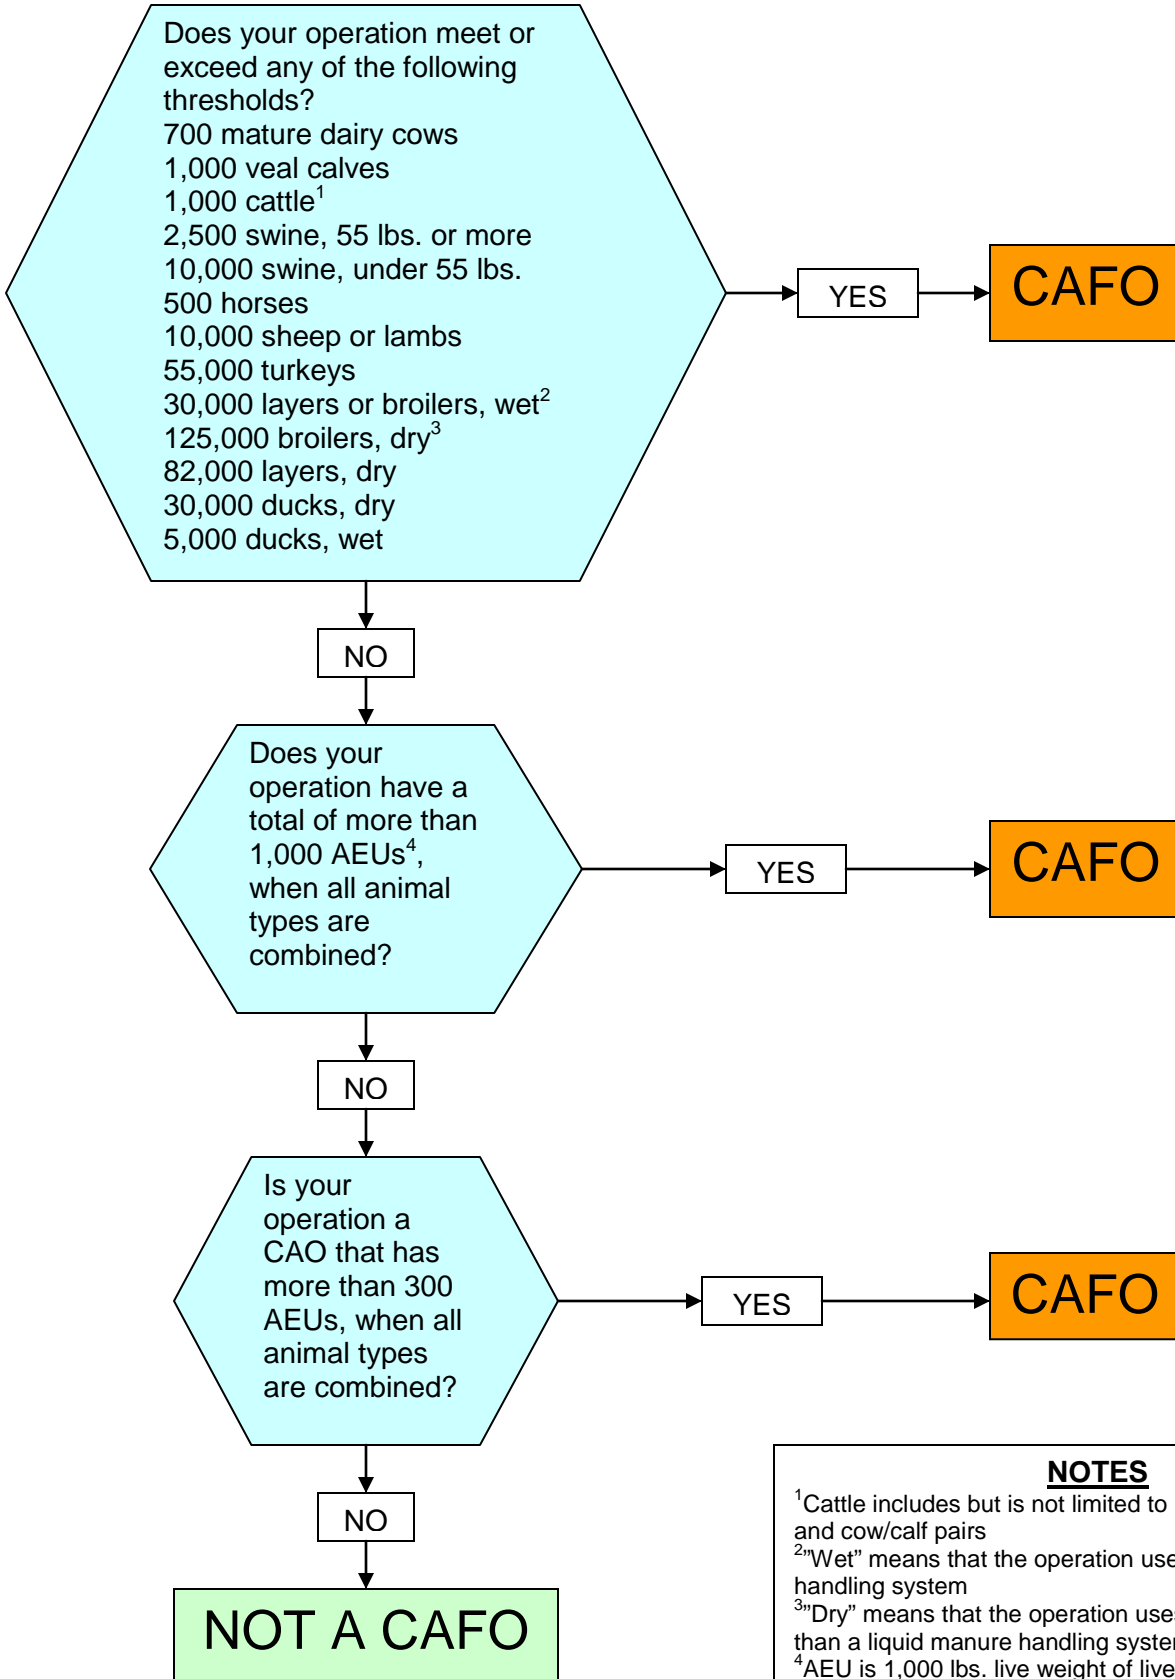

IS MY OPERATION A CAFO ?

NOTES

¹Cattle includes but is not limited to heifers, steers, bulls, and cow/calf pairs

²"Wet" means that the operation uses a liquid manure handling system

³"Dry" means that the operation uses something other than a liquid manure handling system

⁴AEU is 1,000 lbs. live weight of livestock or poultry animals