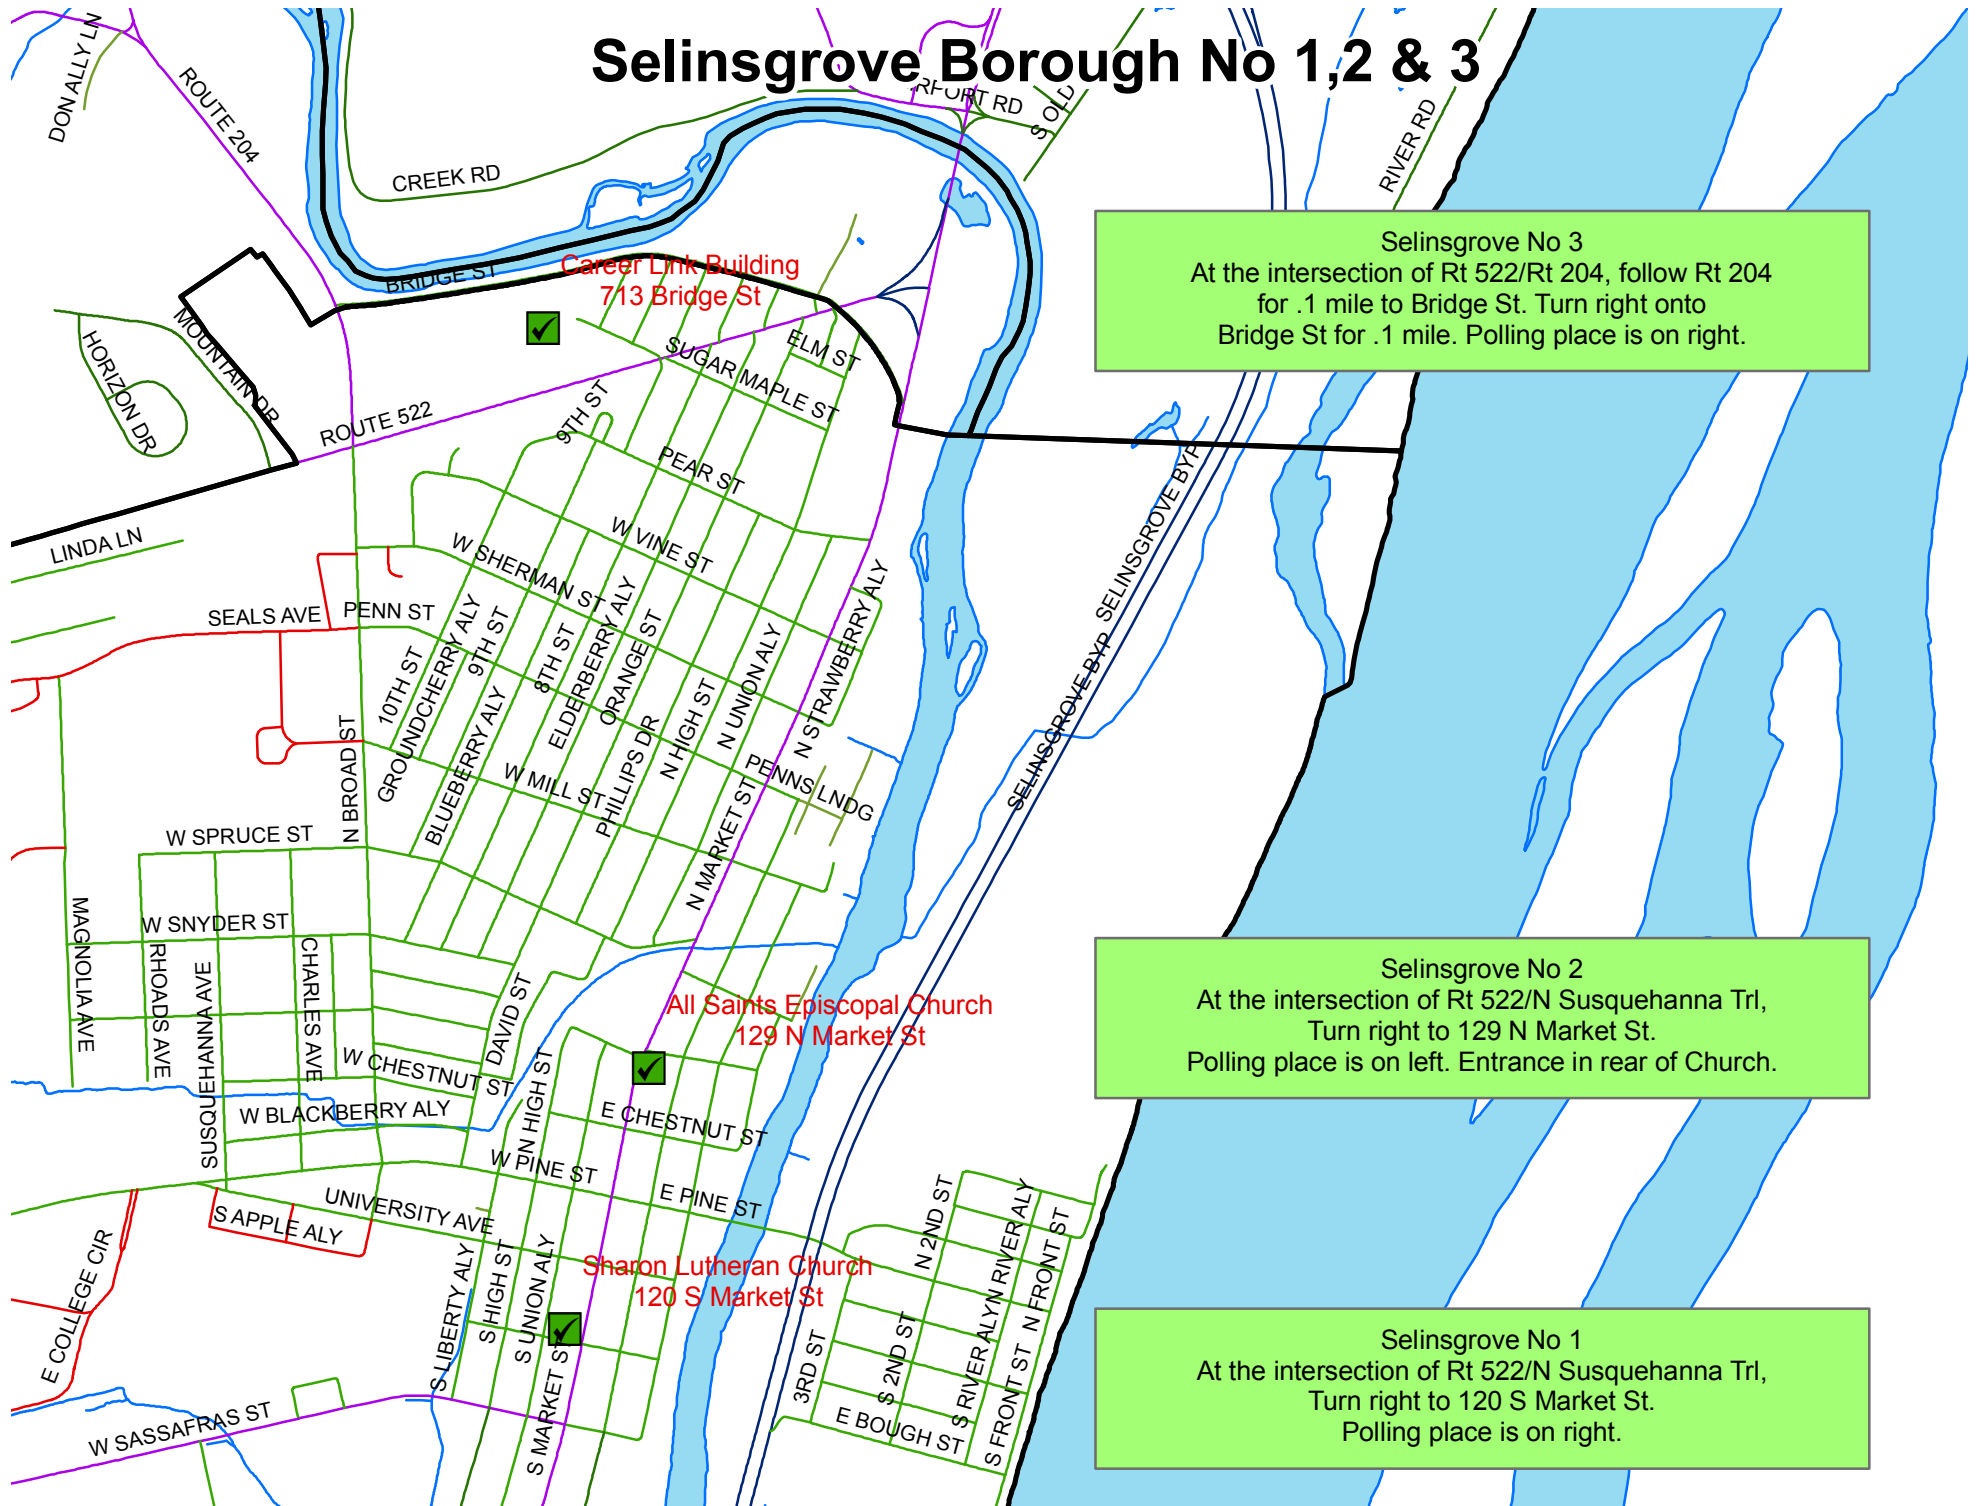

Selinsgrove Borough No 1,2 & 3

Selinsgrove No 3
At the intersection of Rt 522/Rt 204, follow Rt 204 for .1 mile to Bridge St. Turn right onto Bridge St for .1 mile. Polling place is on right.

Selinsgrove No 2
At the intersection of Rt 522/N Susquehanna Trl, Turn right to 129 N Market St. Polling place is on left. Entrance in rear of Church.

Selinsgrove No 1
At the intersection of Rt 522/N Susquehanna Trl, Turn right to 120 S Market St. Polling place is on right.