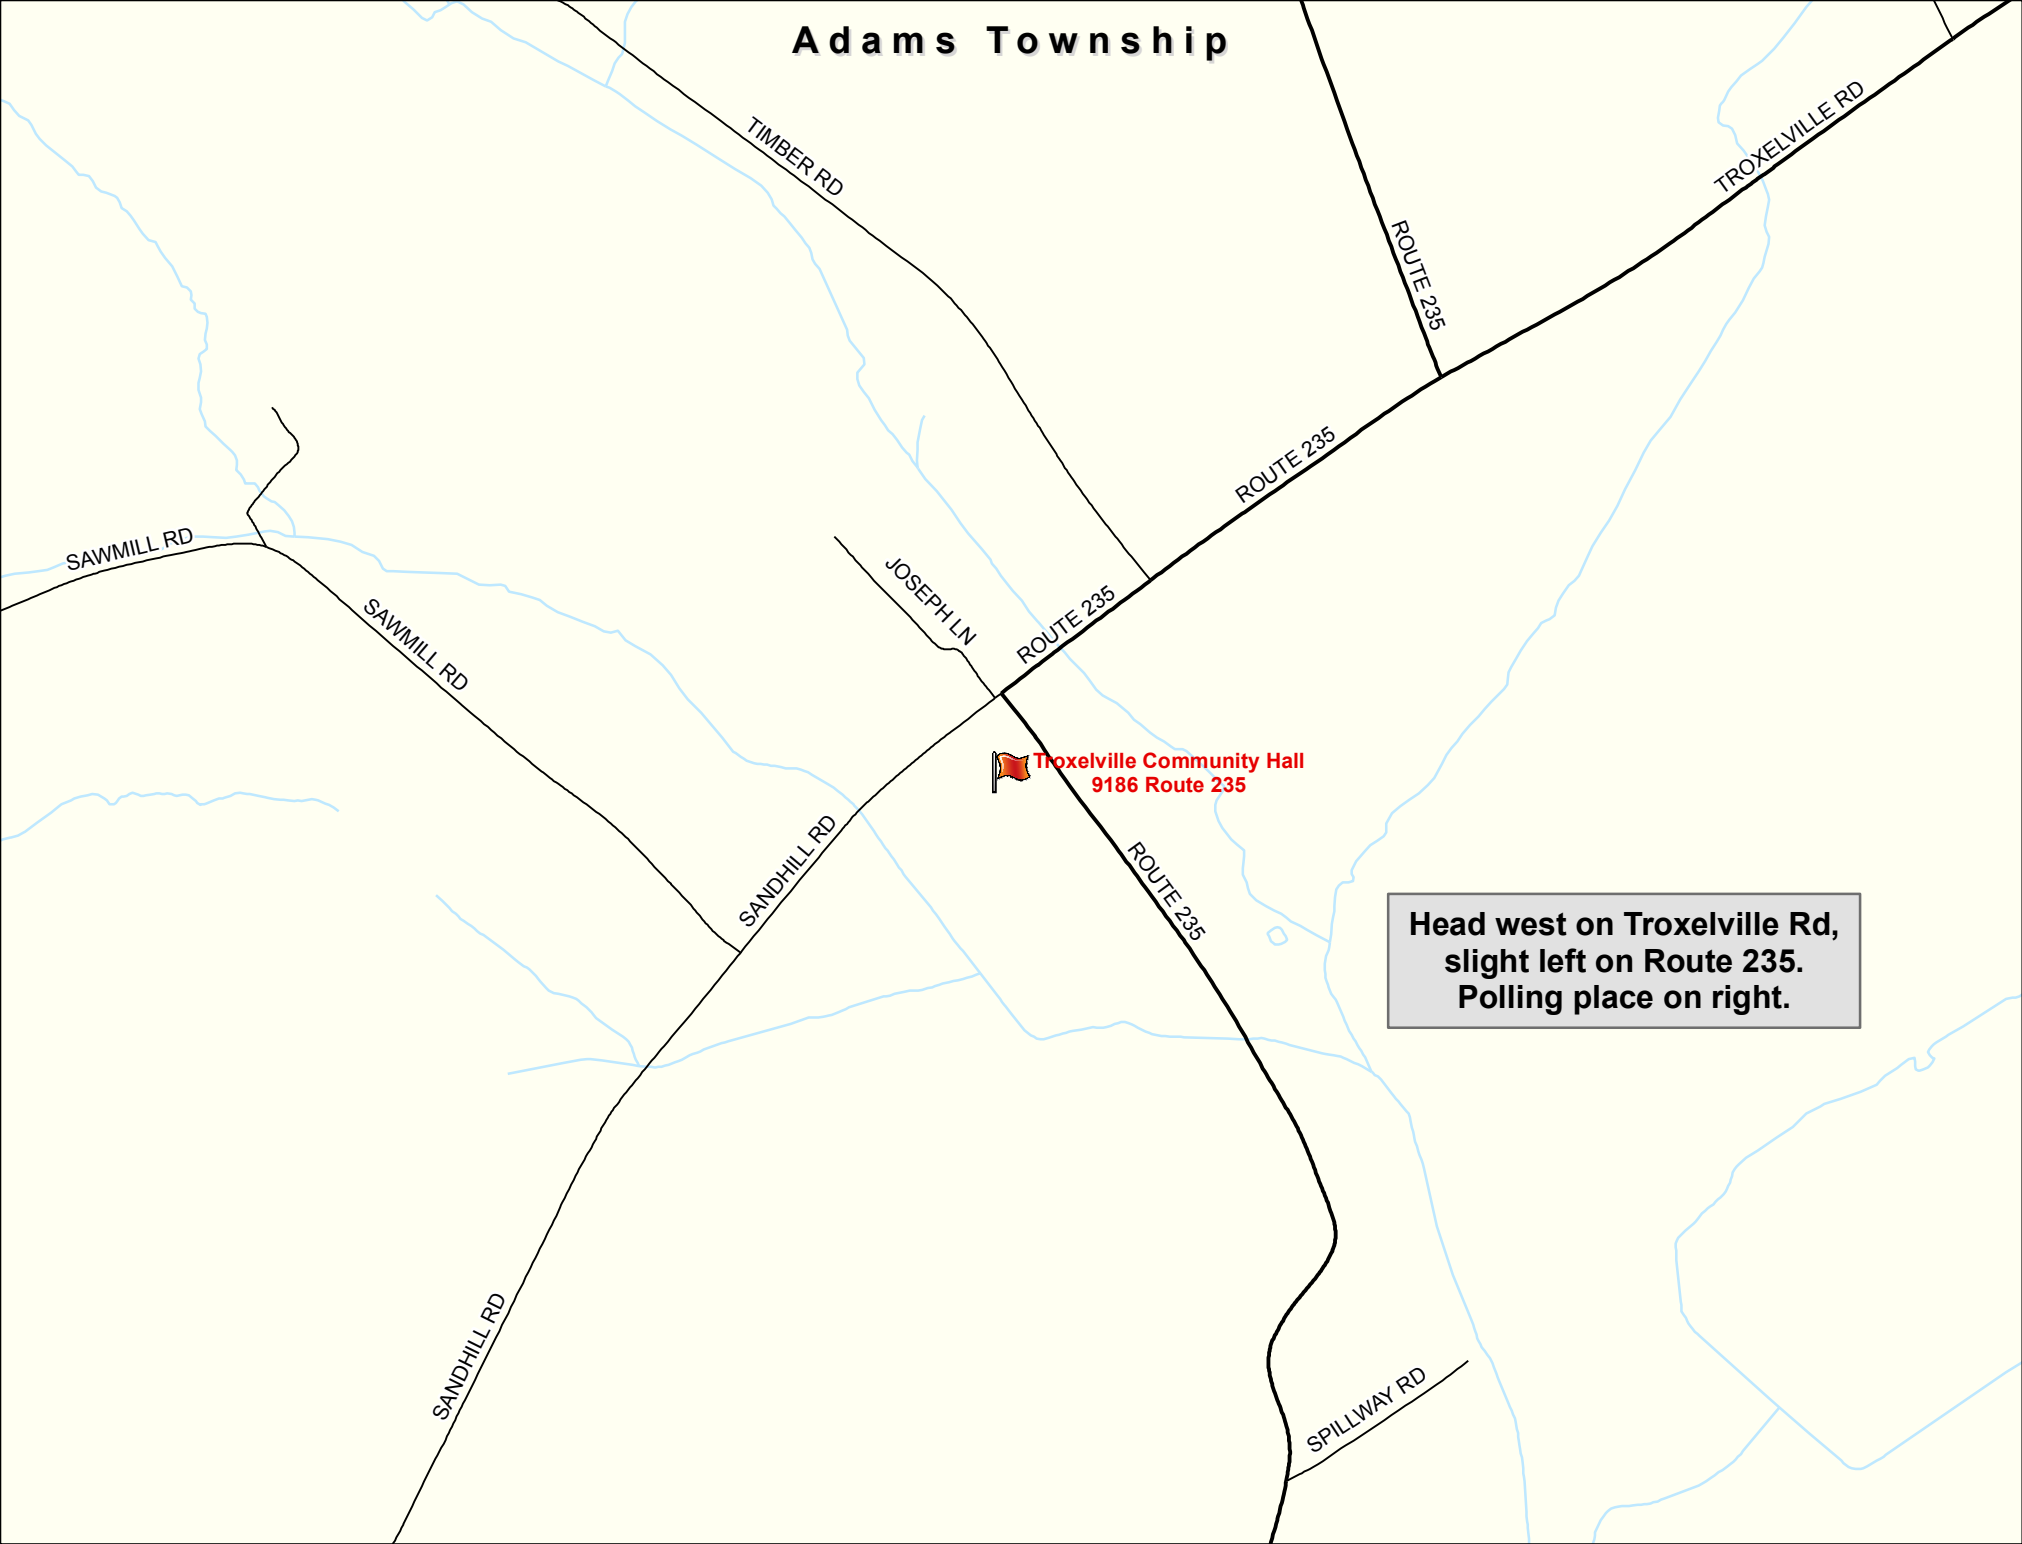

Adams Township

 Troxelville Community Hall
9186 Route 235

**Head west on Troxelville Rd,
slight left on Route 235.
Polling place on right.**