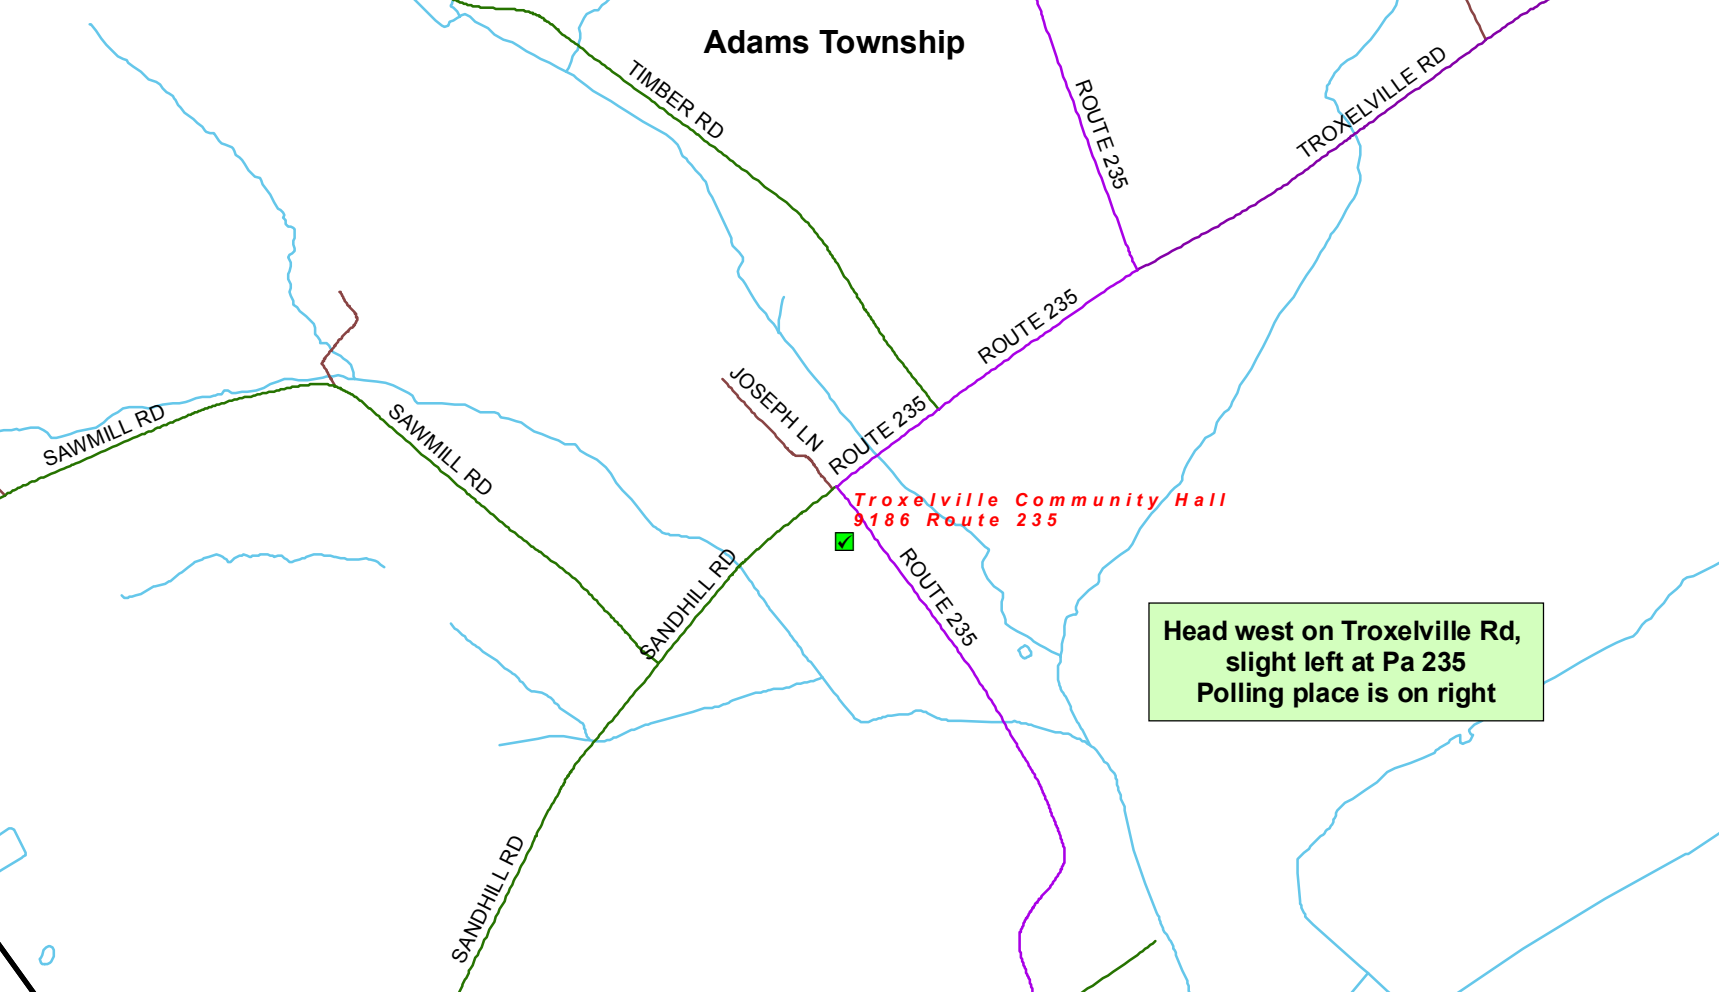

**Adams Township**

SAWMILL RD

TIMBER RD

ROUTE 235

TROXELVILLE RD

ROUTE 235

JOSEPH LN

ROUTE 235

SAWMILL RD

*Troxelville Community Hall*  
*9186 Route 235*

SANDHILL RD

ROUTE 235

SANDHILL RD

**Head west on Troxelville Rd,  
slight left at Pa 235  
Polling place is on right**