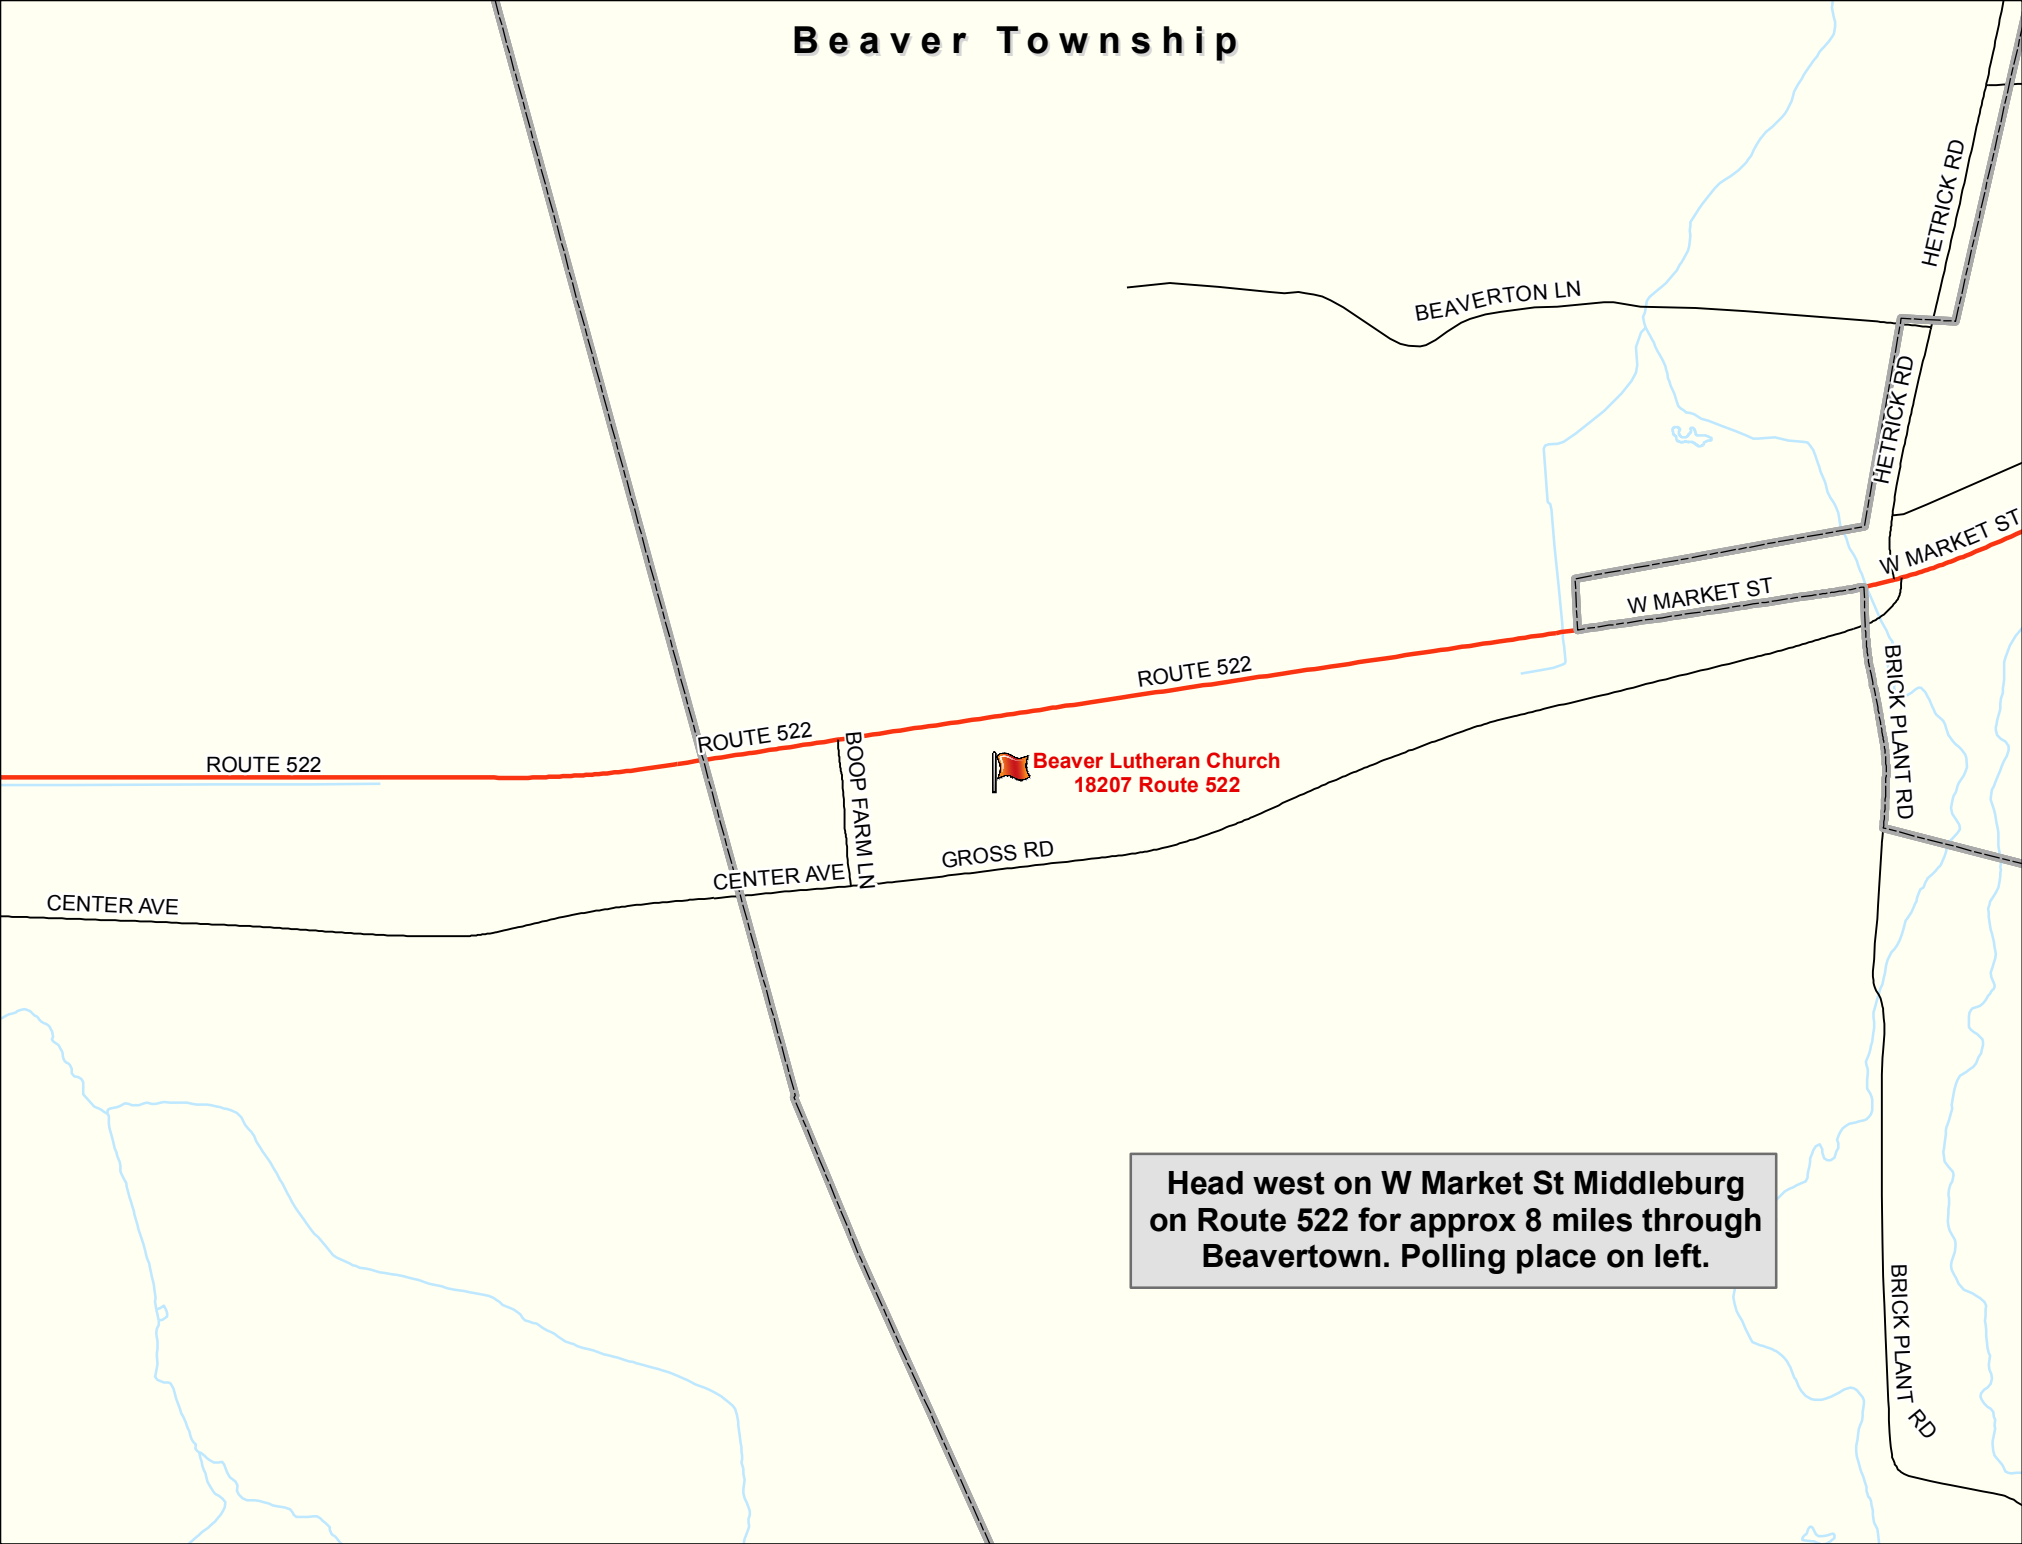

Beaver Township

Beaver Lutheran Church
18207 Route 522

**Head west on W Market St Middleburg
on Route 522 for approx 8 miles through
Beavertown. Polling place on left.**