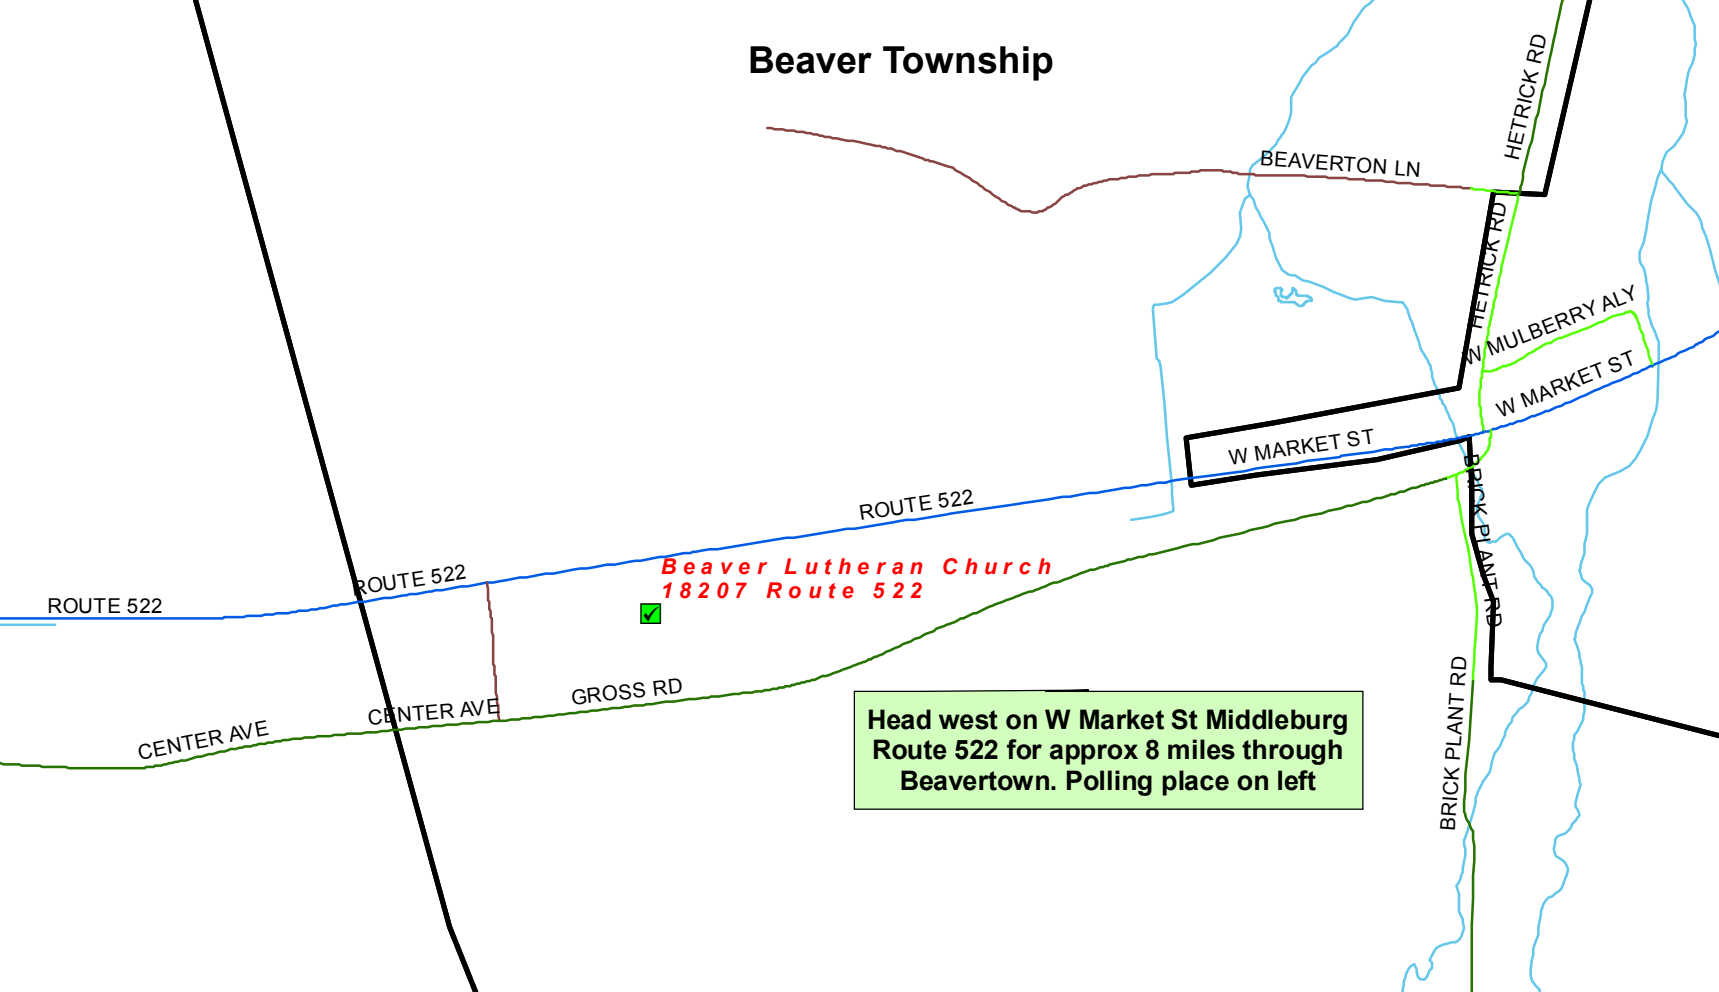

Beaver Township

Beaver Lutheran Church
18207 Route 522

Head west on W Market St Middleburg
Route 522 for approx 8 miles through
Beavertown. Polling place on left