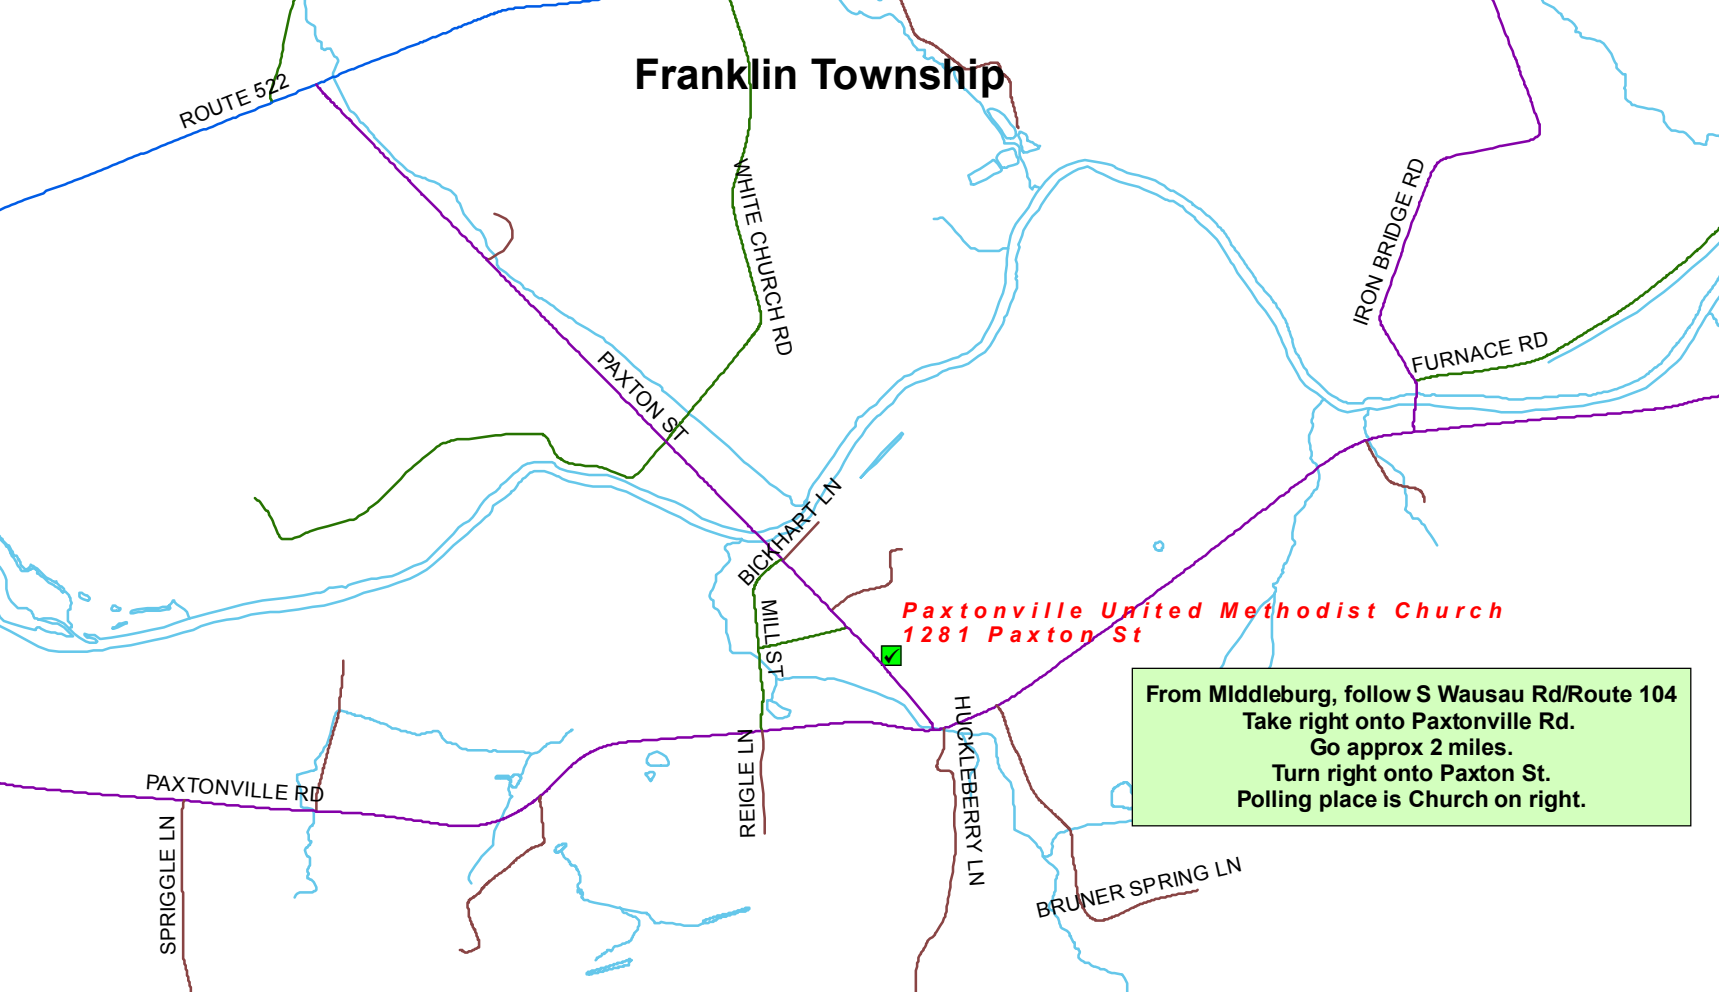

Franklin Township

*Paxtonville United Methodist Church
1281 Paxton St*

From Middleburg, follow S Wausau Rd/Route 104
Take right onto Paxtonville Rd.
Go approx 2 miles.
Turn right onto Paxton St.
Polling place is Church on right.