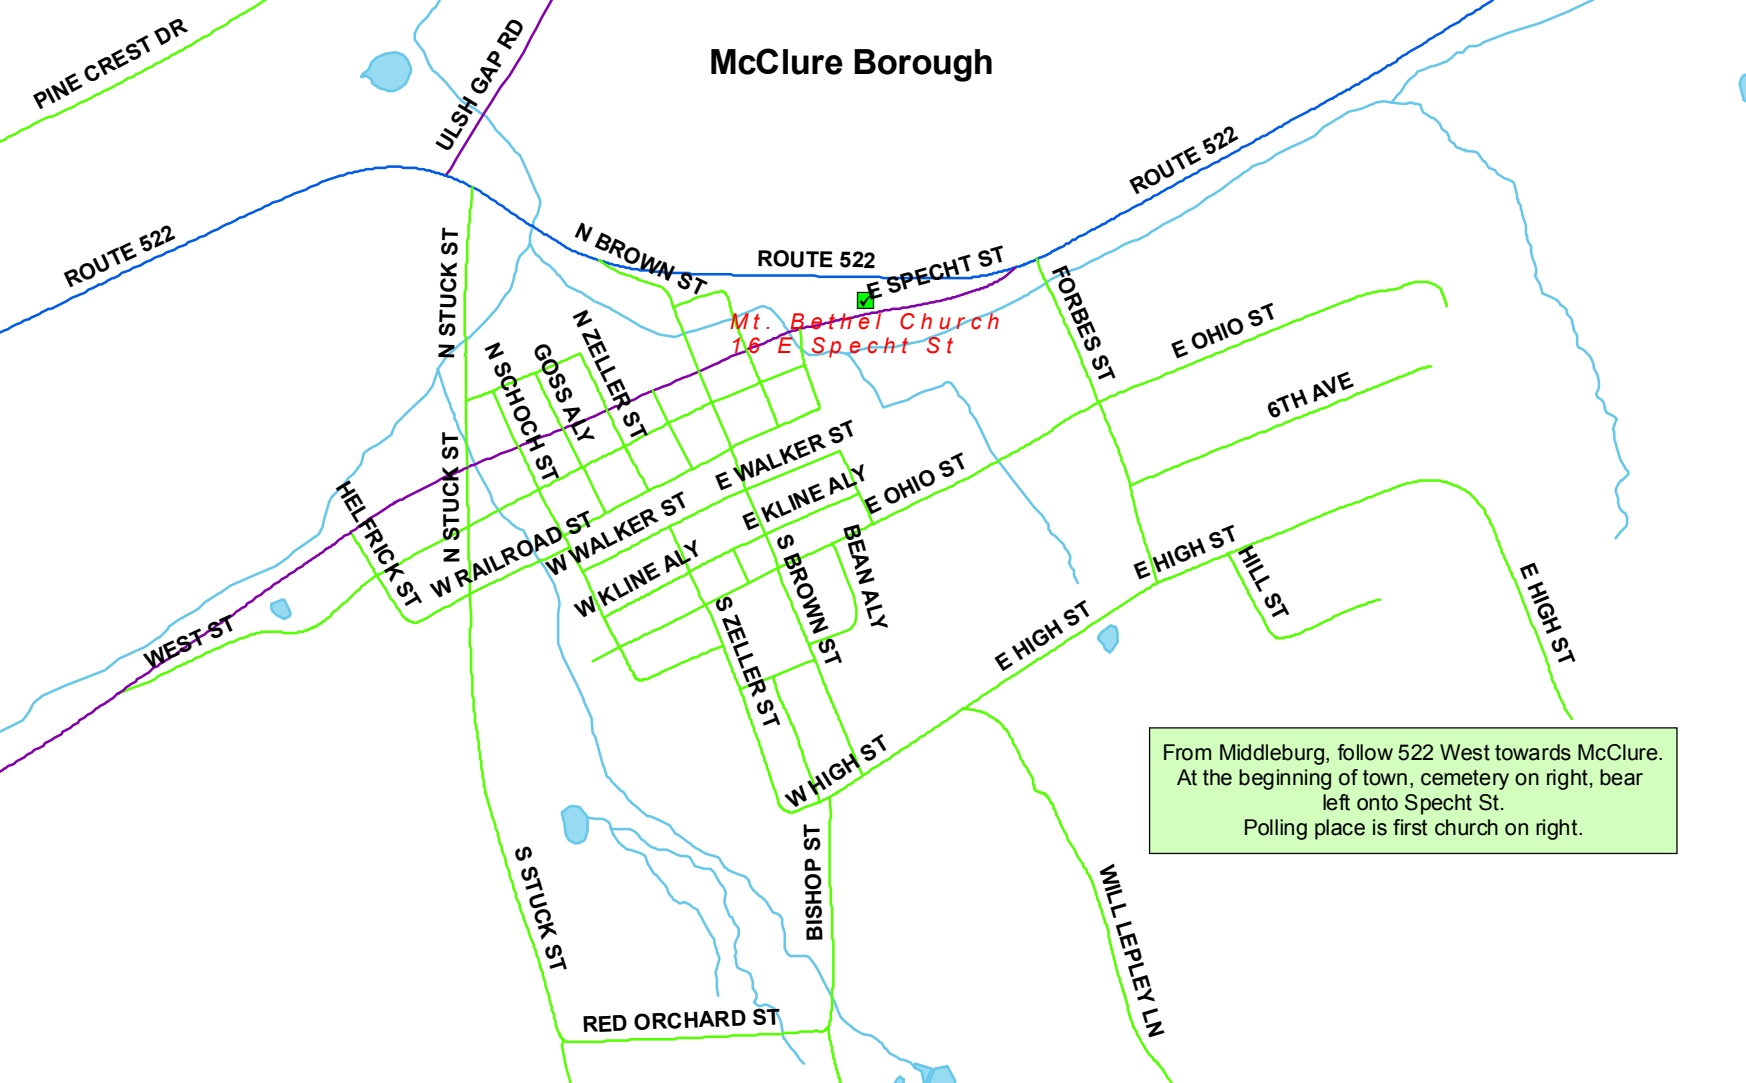

McClure Borough

*Mt. Bethel Church
16 E Specht St*

From Middleburg, follow 522 West towards McClure.
At the beginning of town, cemetery on right, bear left onto Specht St.
Polling place is first church on right.