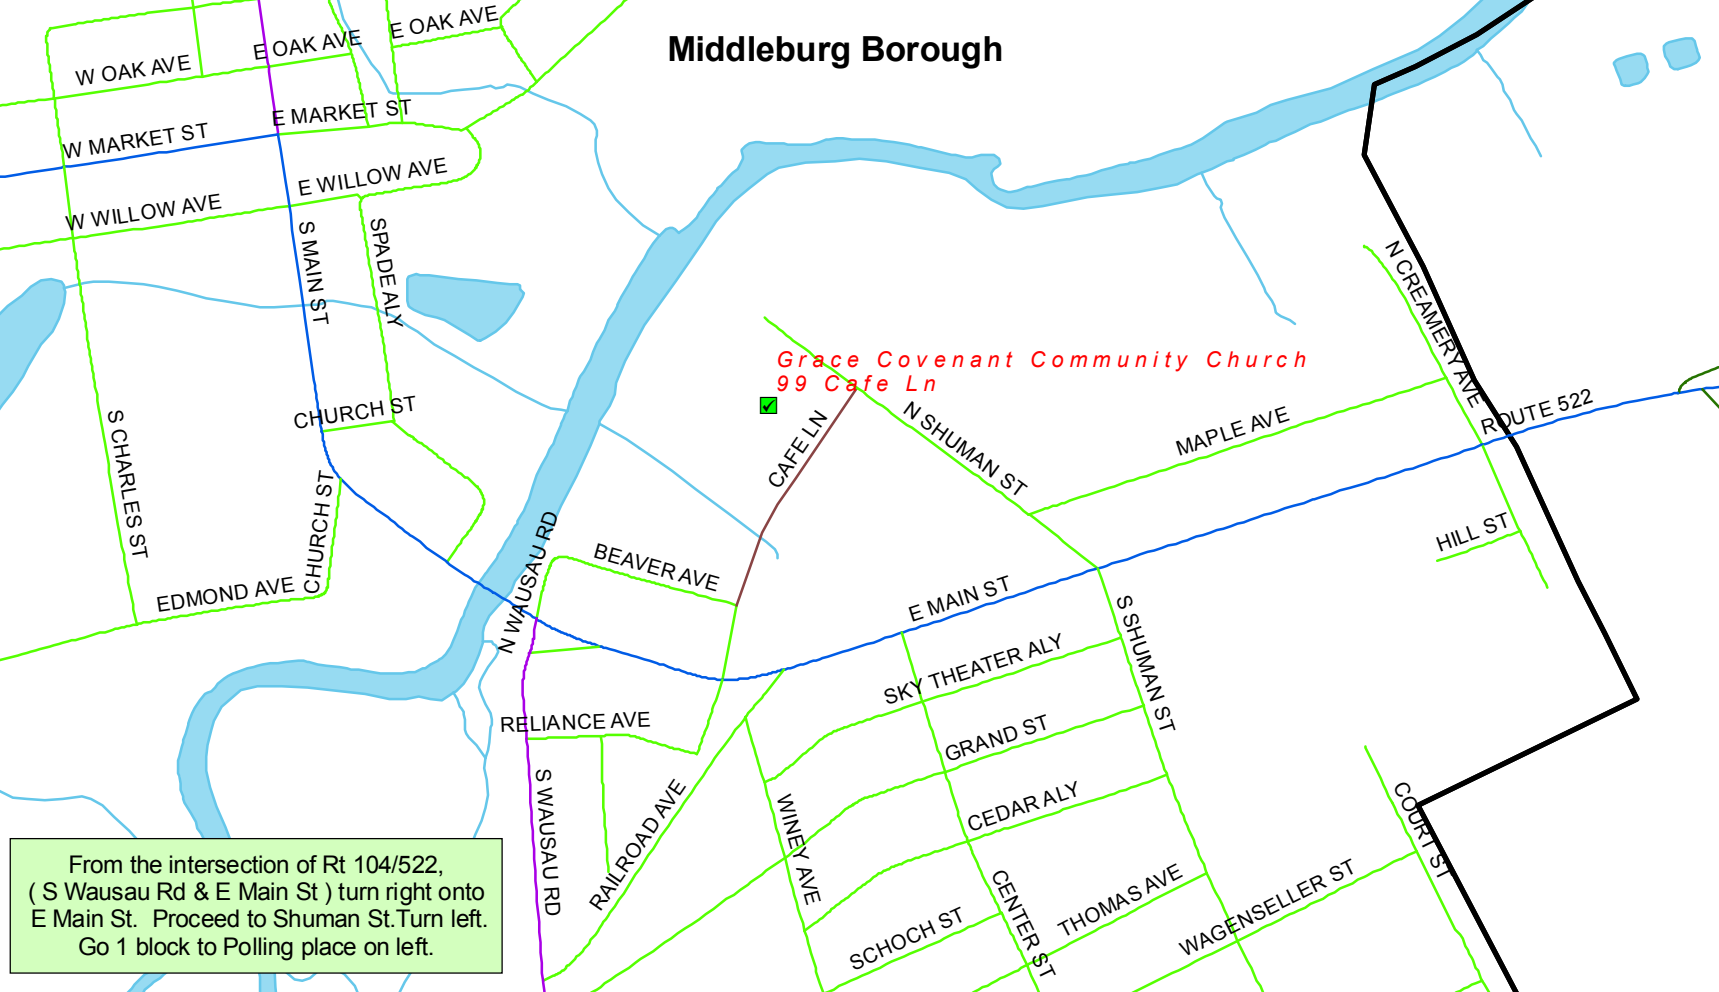

Middleburg Borough

Grace Covenant Community Church
99 Cafe Ln

From the intersection of Rt 104/522,
(S Wausau Rd & E Main St) turn right onto
E Main St. Proceed to Shuman St. Turn left.
Go 1 block to Polling place on left.