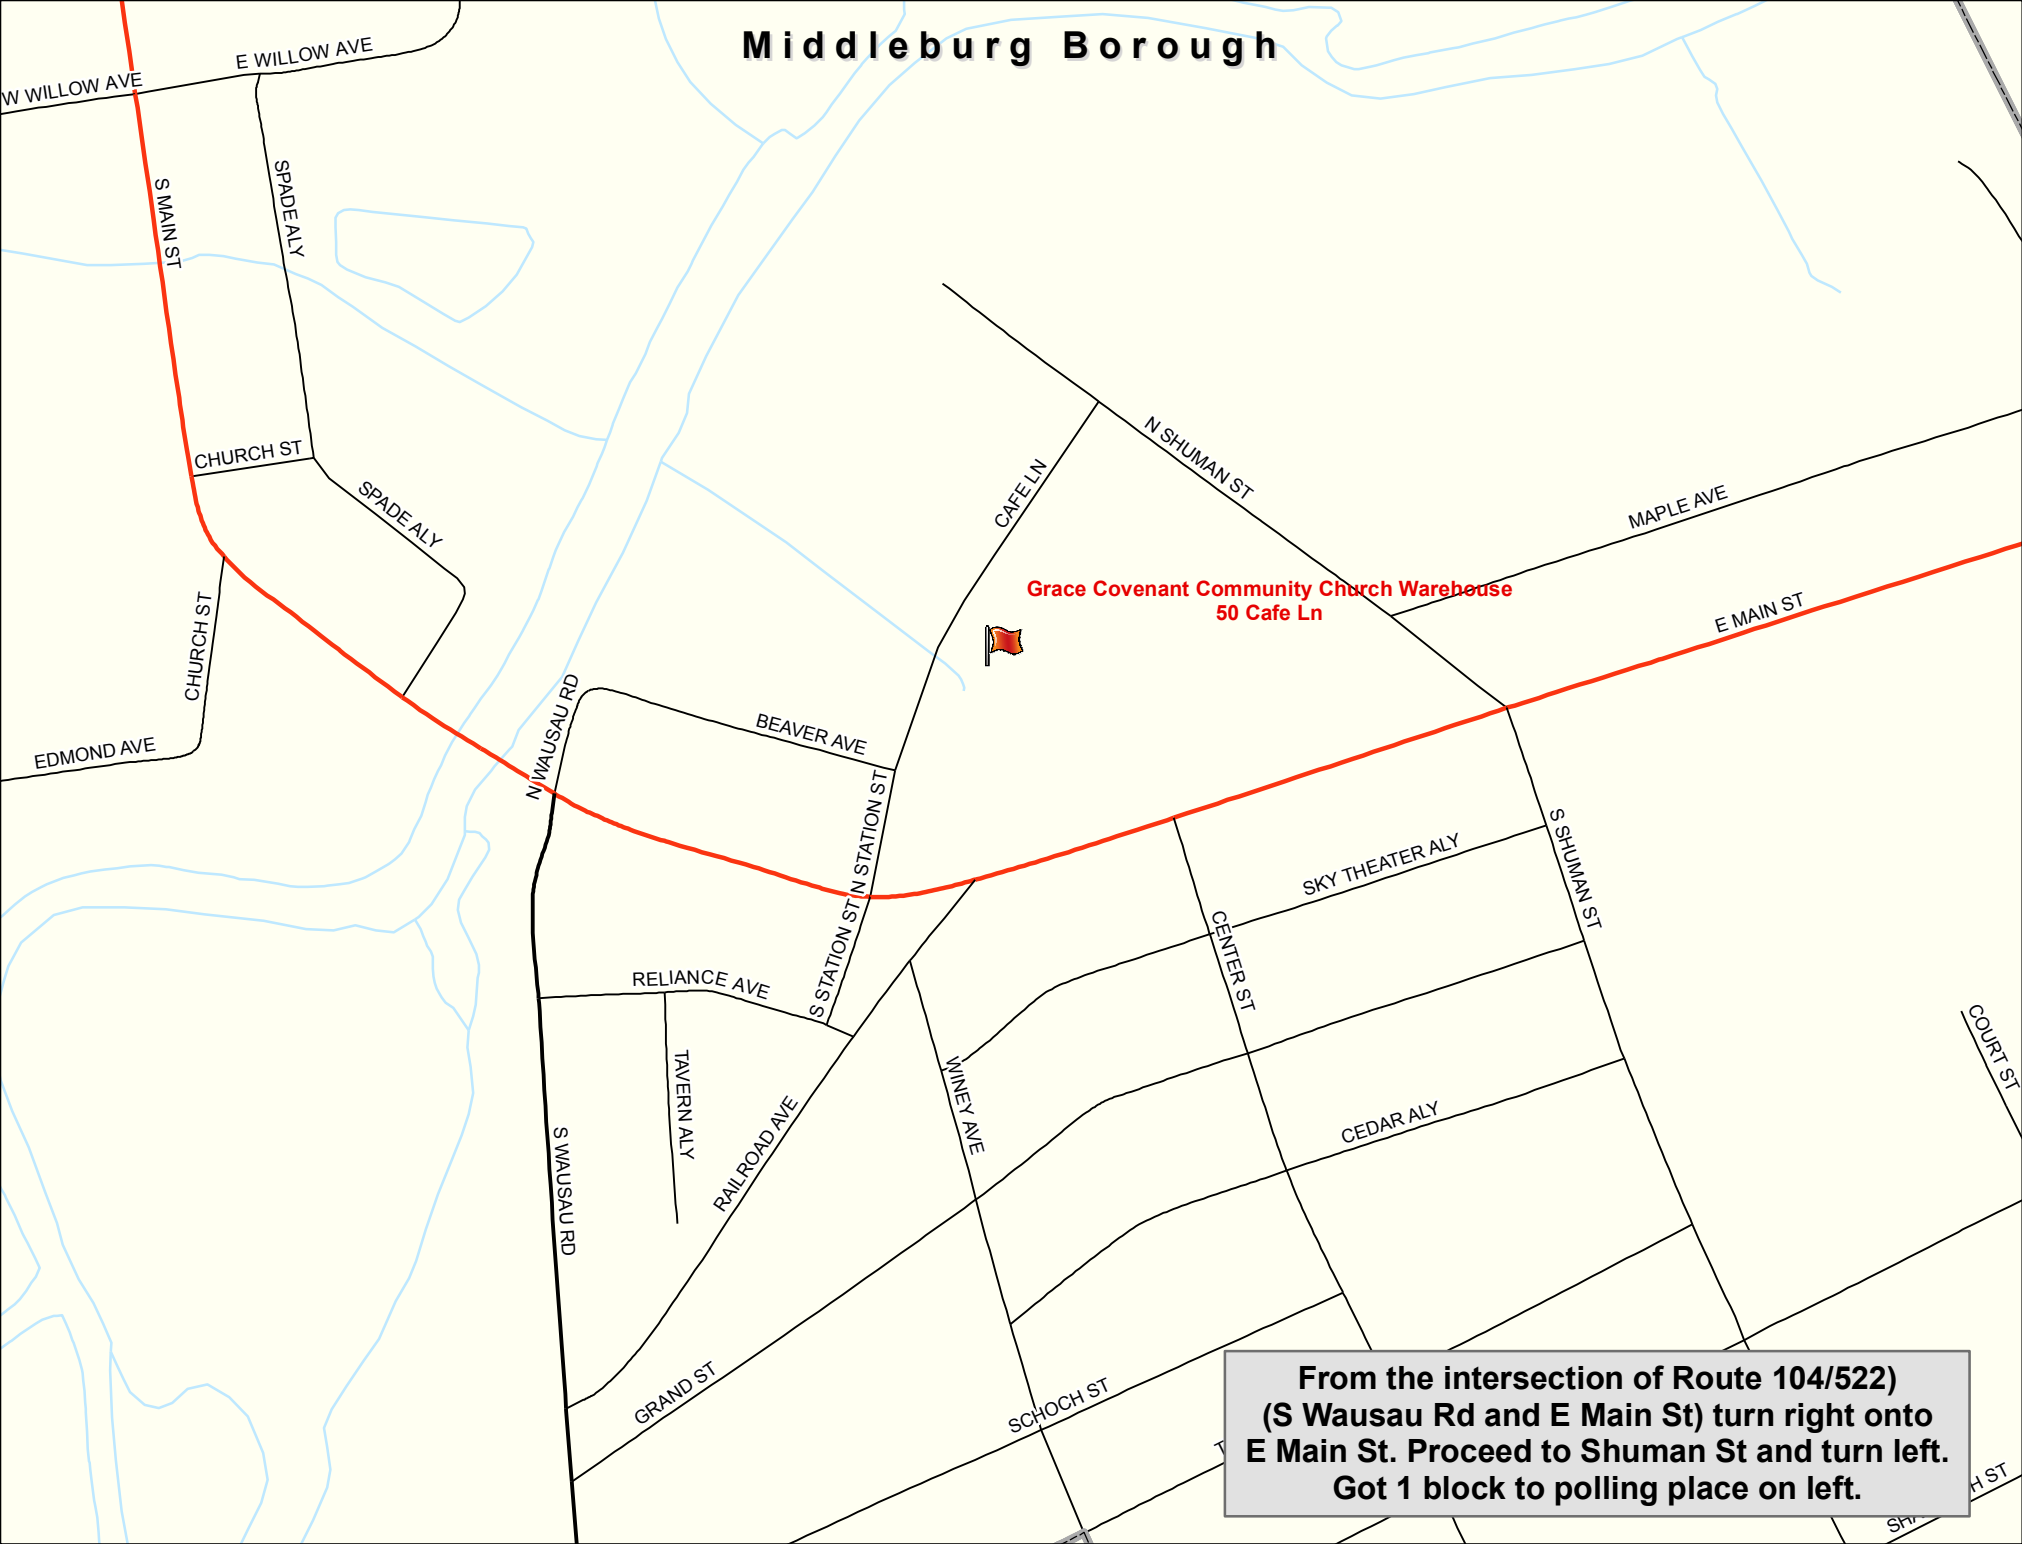

# Middleburg Borough

Grace Covenant Community Church Warehouse  
50 Cafe Ln

**From the intersection of Route 104/522)  
(S Wausau Rd and E Main St) turn right onto  
E Main St. Proceed to Shuman St and turn left.  
Got 1 block to polling place on left.**