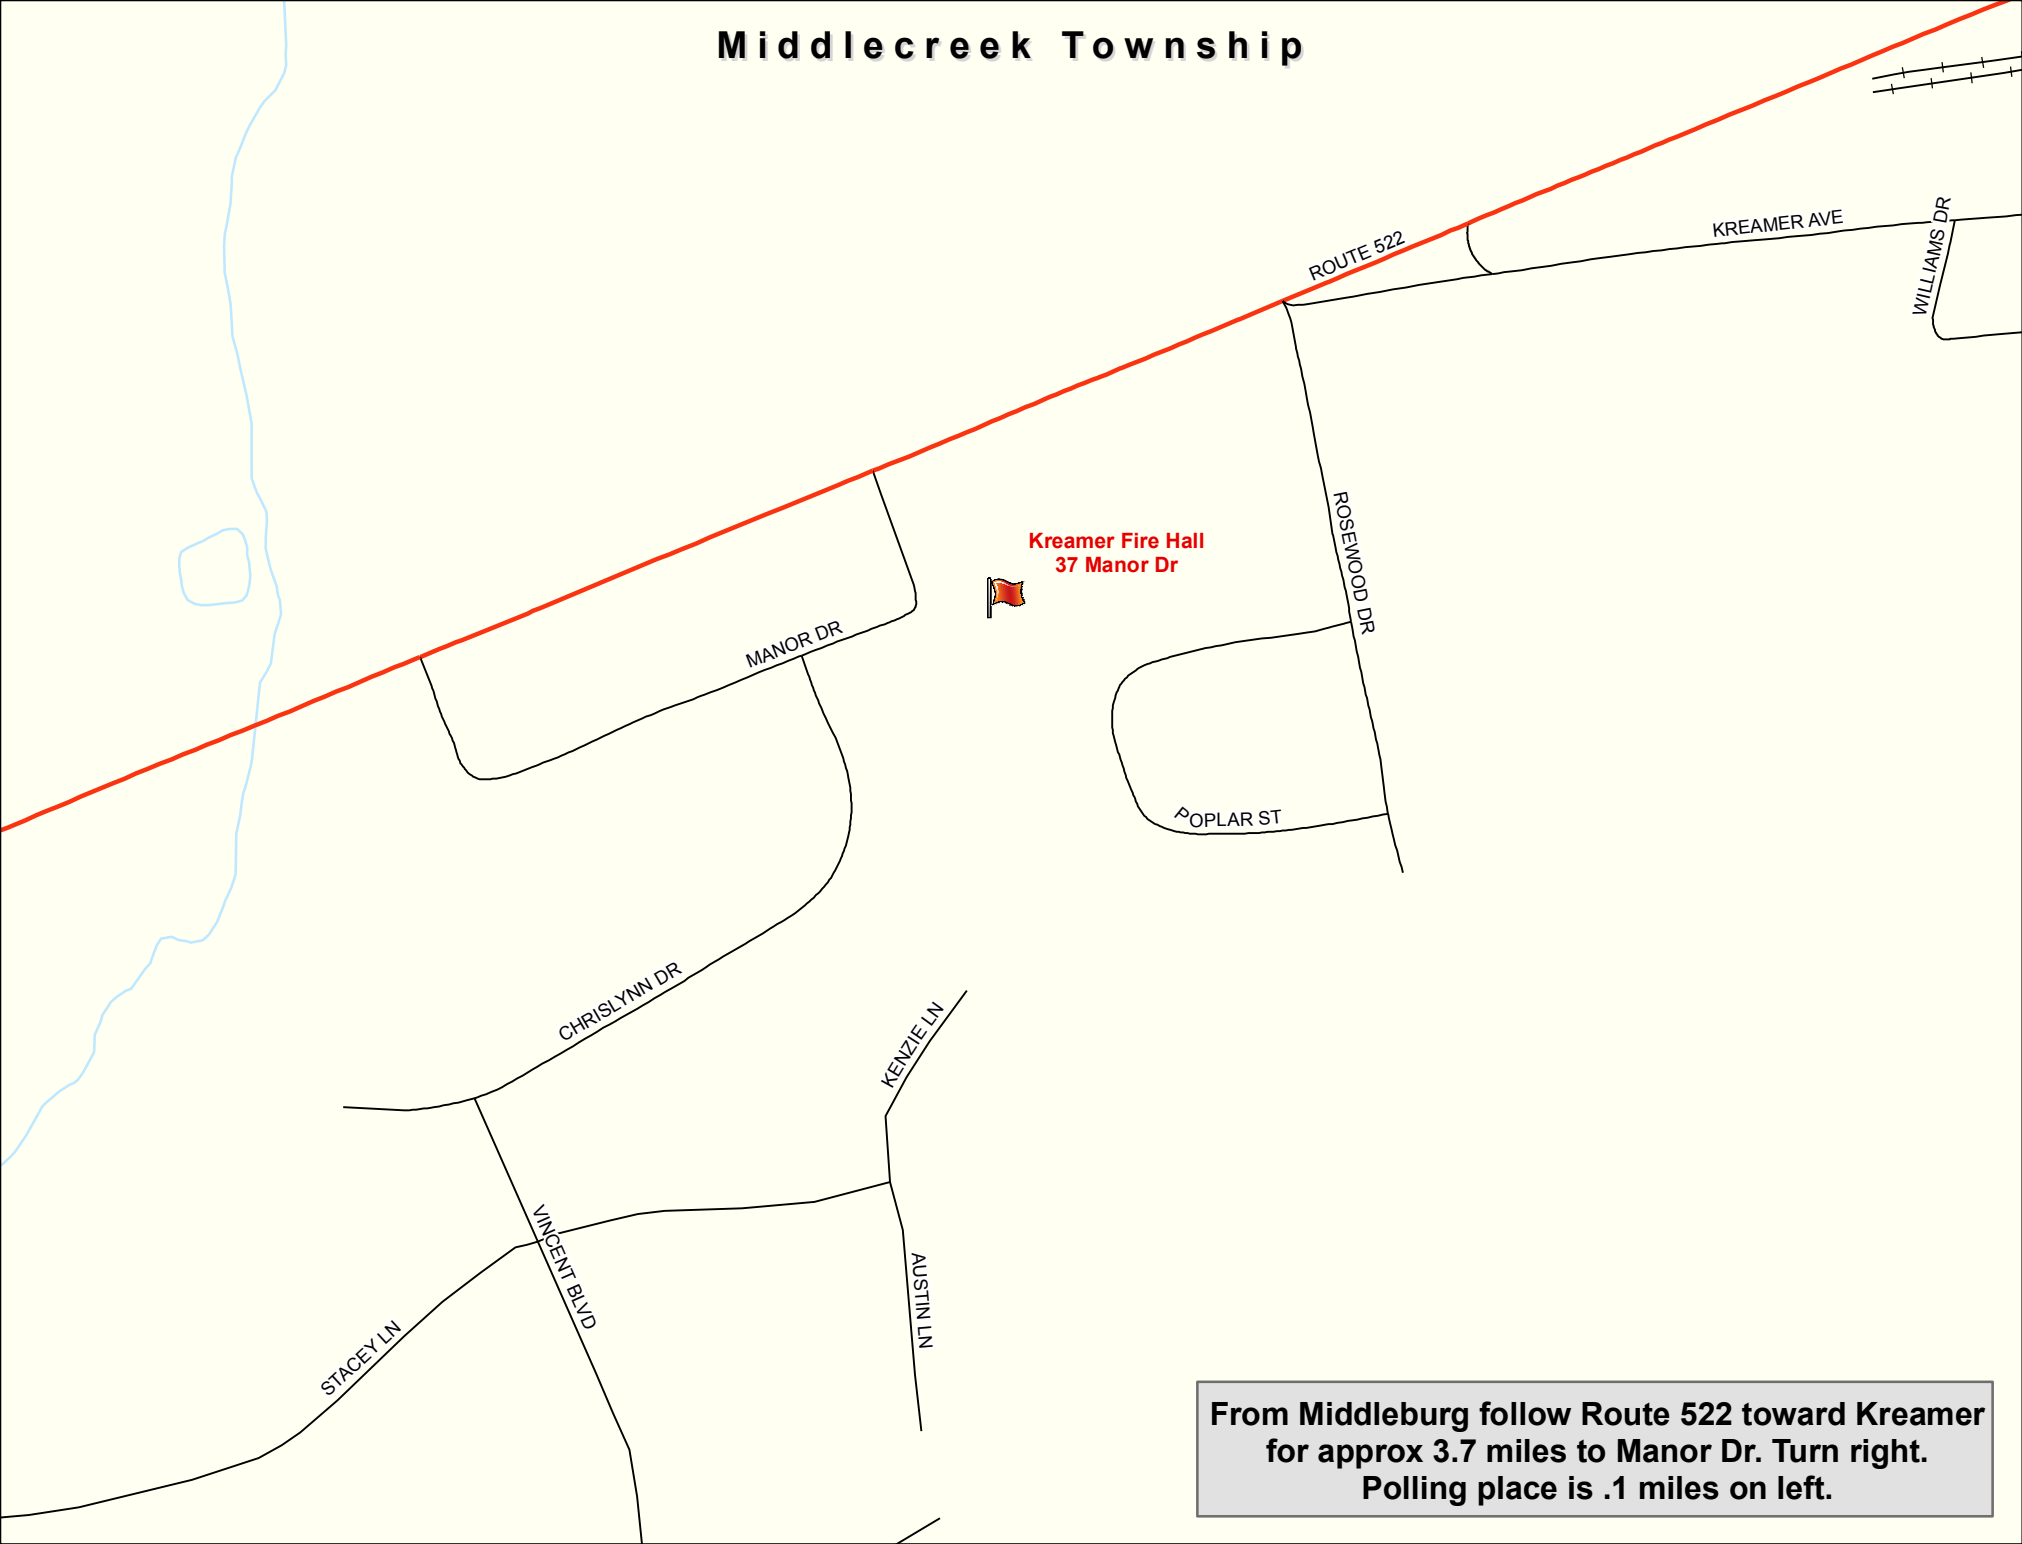

Middlecreek Township

**Kreamer Fire Hall
37 Manor Dr**

**From Middleburg follow Route 522 toward Kreamer
for approx 3.7 miles to Manor Dr. Turn right.
Polling place is .1 miles on left.**