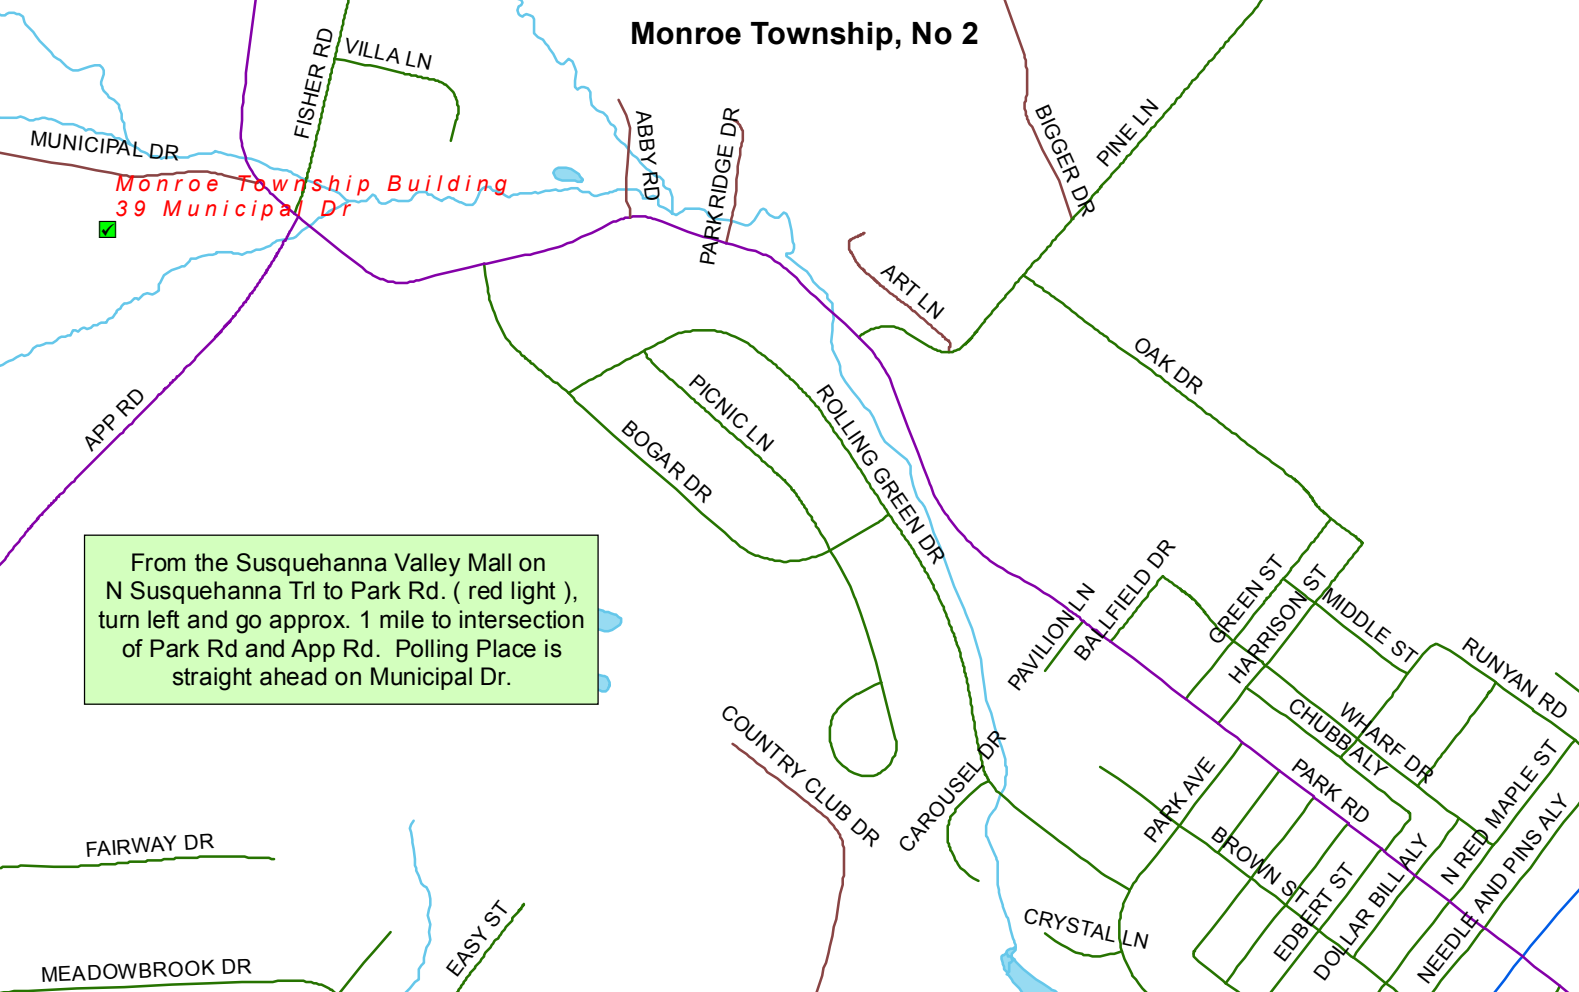

Monroe Township, No 2

Monroe Township Building
39 Municipal Dr

From the Susquehanna Valley Mall on N Susquehanna Trl to Park Rd. (red light), turn left and go approx. 1 mile to intersection of Park Rd and App Rd. Polling Place is straight ahead on Municipal Dr.