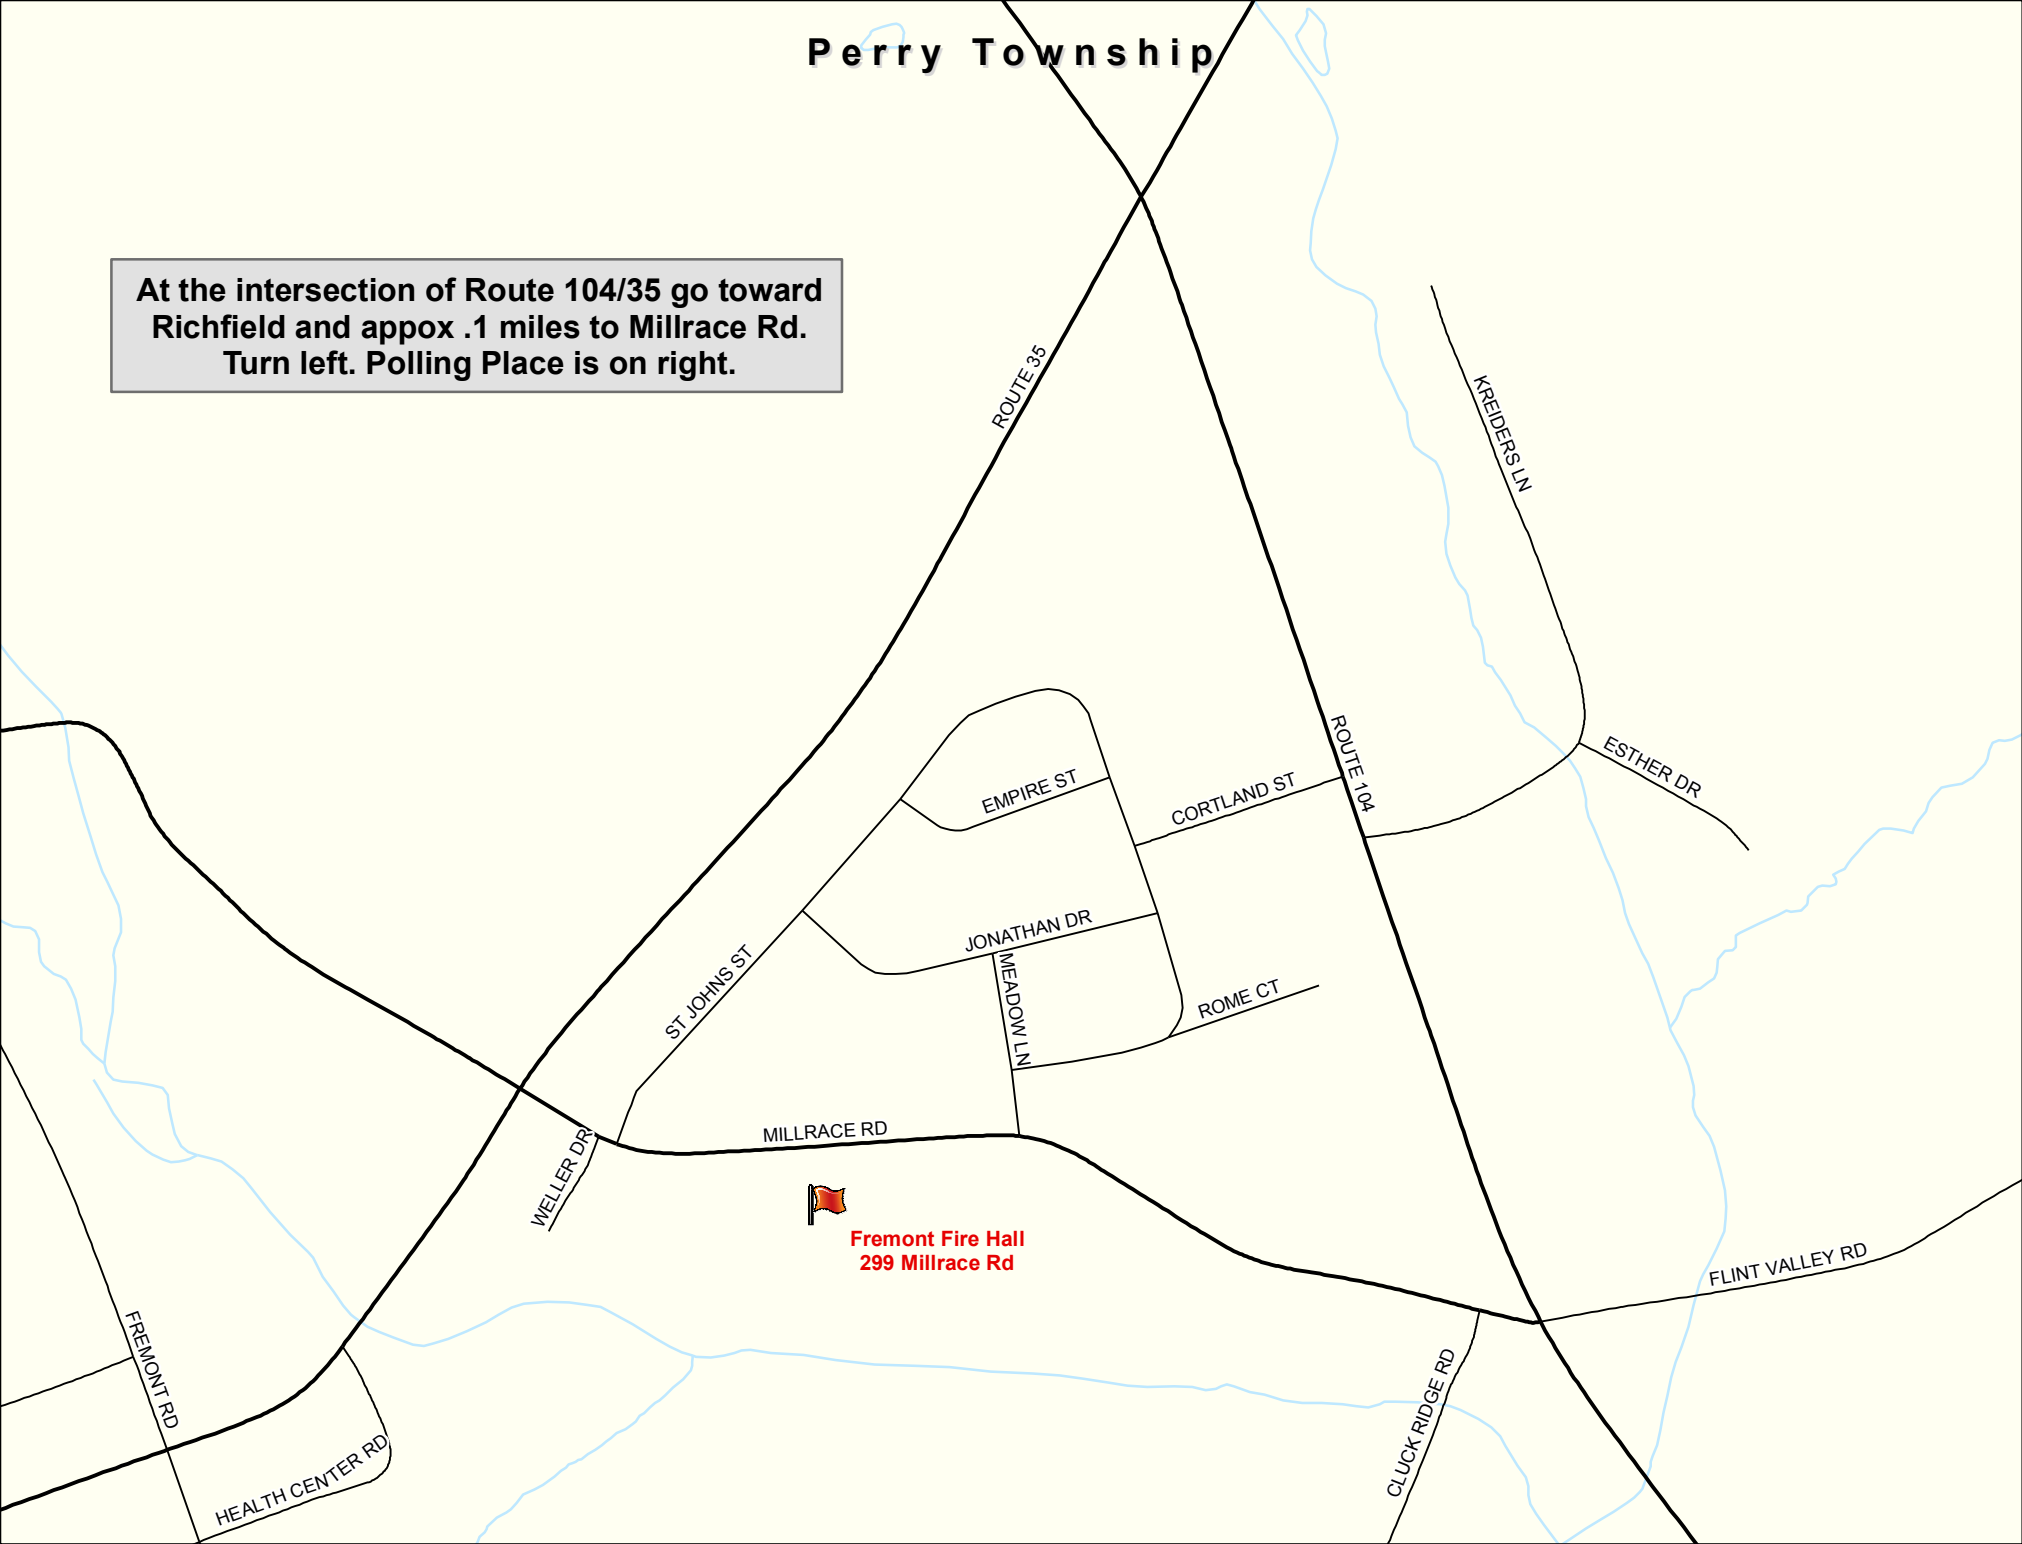

Perry Township

At the intersection of Route 104/35 go toward Richfield and approx .1 miles to Millrace Rd. Turn left. Polling Place is on right.

Fremont Fire Hall
299 Millrace Rd