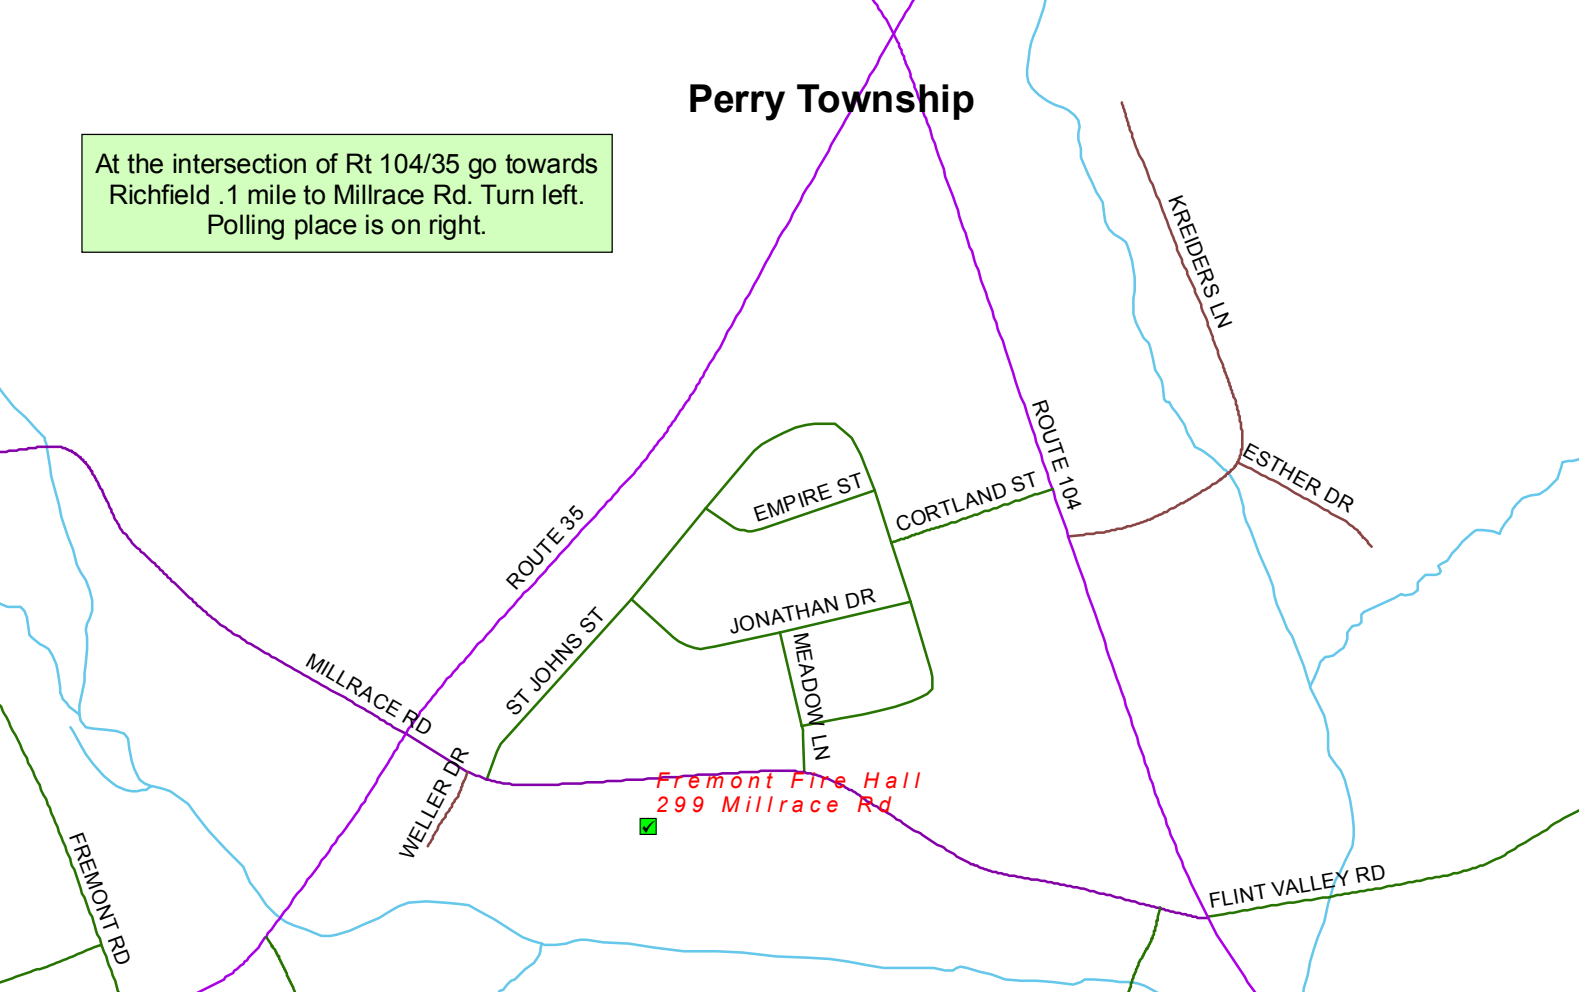

Perry Township

At the intersection of Rt 104/35 go towards Richfield .1 mile to Millrace Rd. Turn left. Polling place is on right.

*Fremont Fire Hall
299 Millrace Rd*