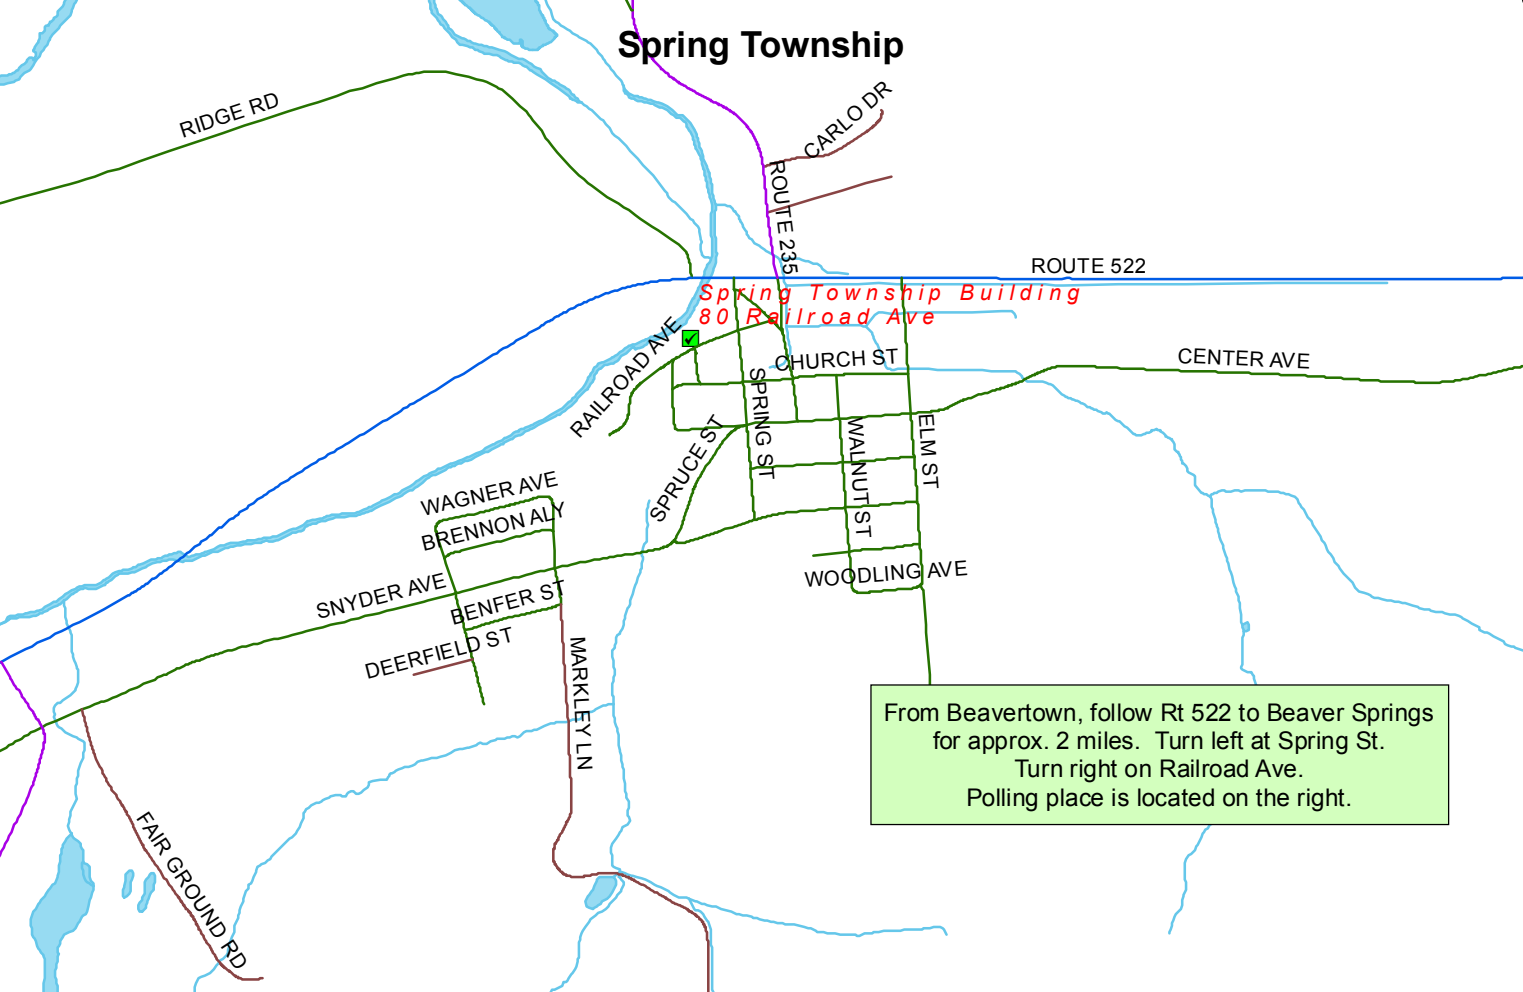

# Spring Township

Spring Township Building  
80 Railroad Ave

From Beavertown, follow Rt 522 to Beaver Springs for approx. 2 miles. Turn left at Spring St. Turn right on Railroad Ave. Polling place is located on the right.