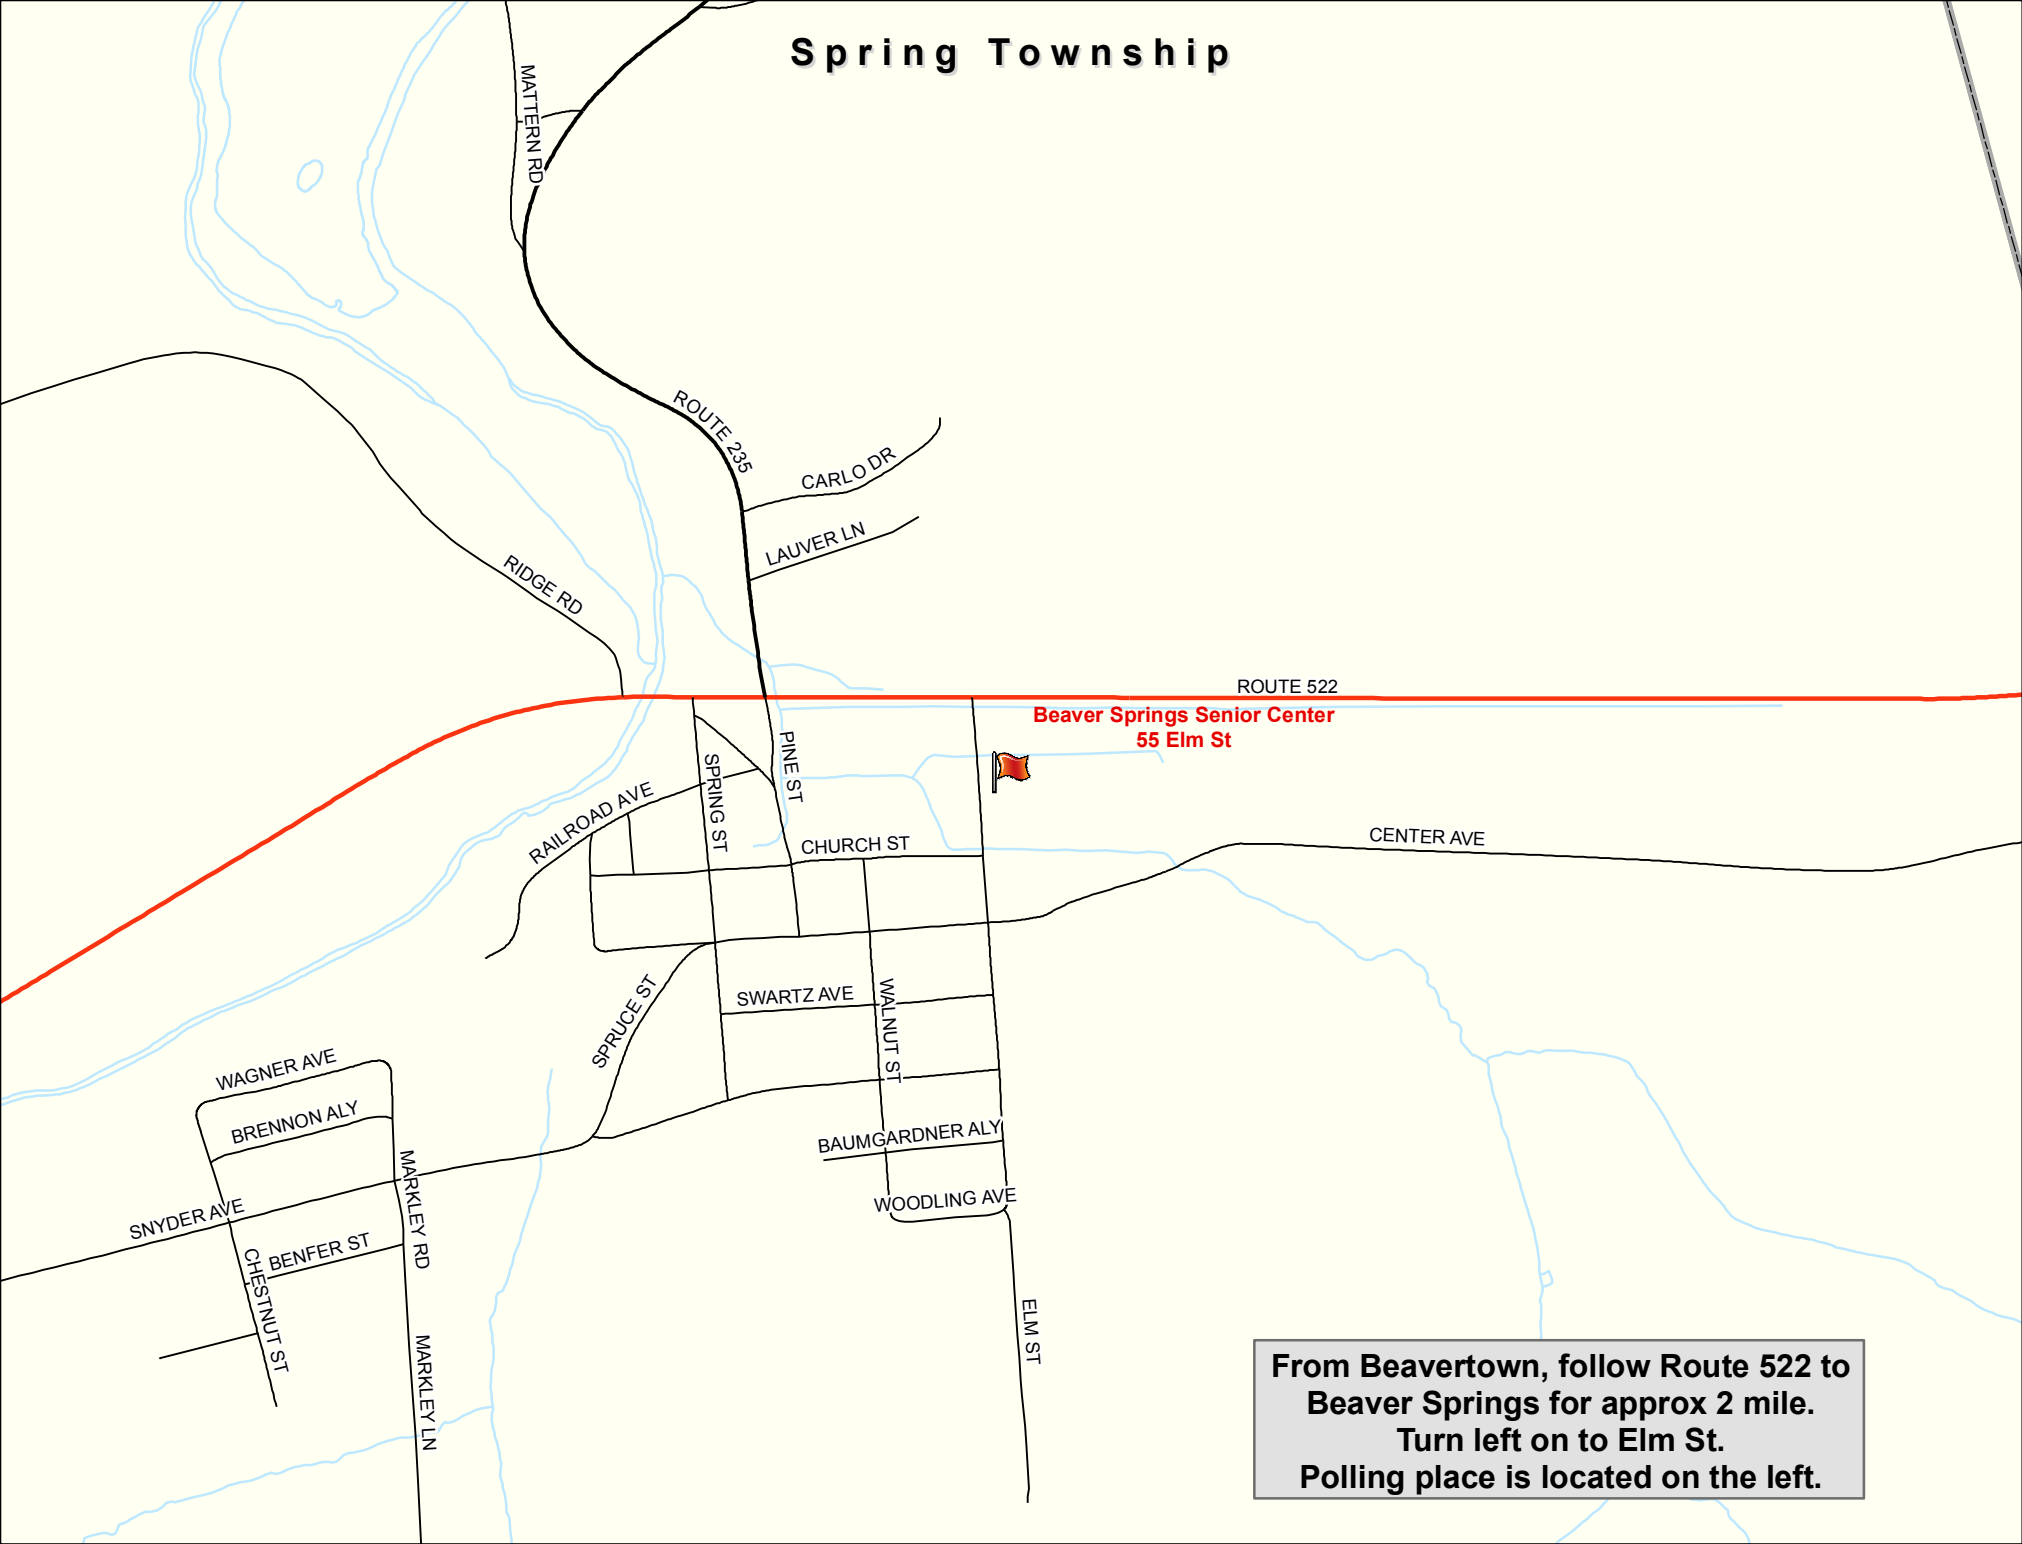

Spring Township

Beaver Springs Senior Center
55 Elm St

**From Beavertown, follow Route 522 to
Beaver Springs for approx 2 mile.
Turn left on to Elm St.
Polling place is located on the left.**