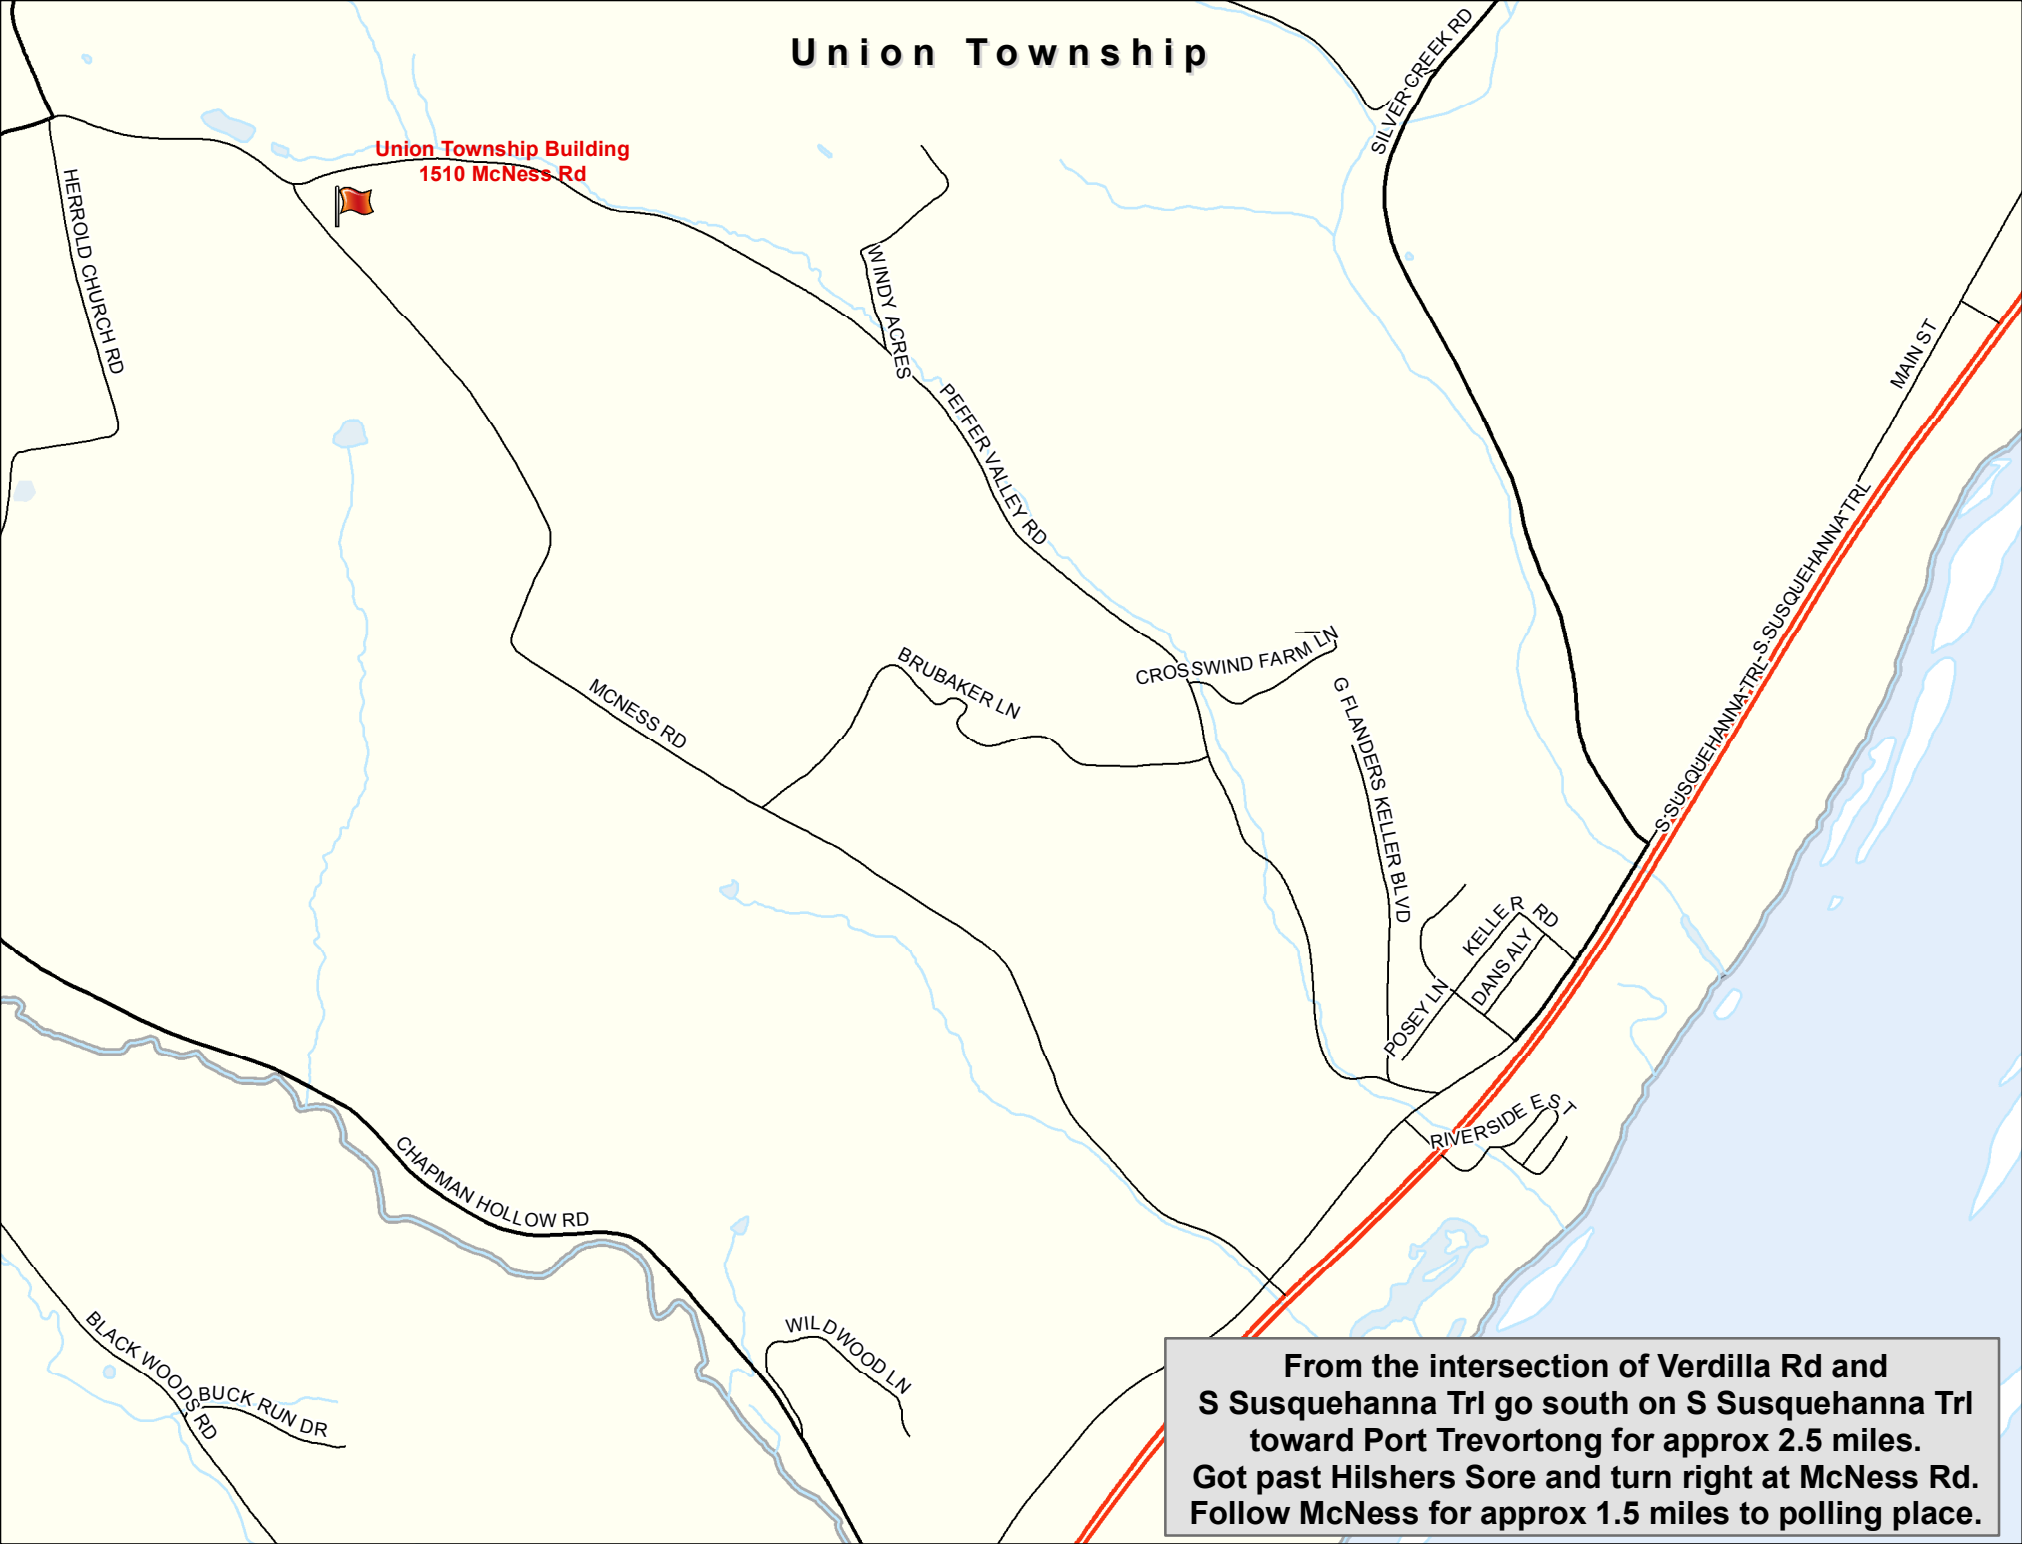

Union Township

Union Township Building
1510 McNess Rd

From the intersection of Verdilla Rd and S Susquehanna Trl go south on S Susquehanna Trl toward Port Trevortong for approx 2.5 miles. Got past Hilshers Sore and turn right at McNess Rd. Follow McNess for approx 1.5 miles to polling place.