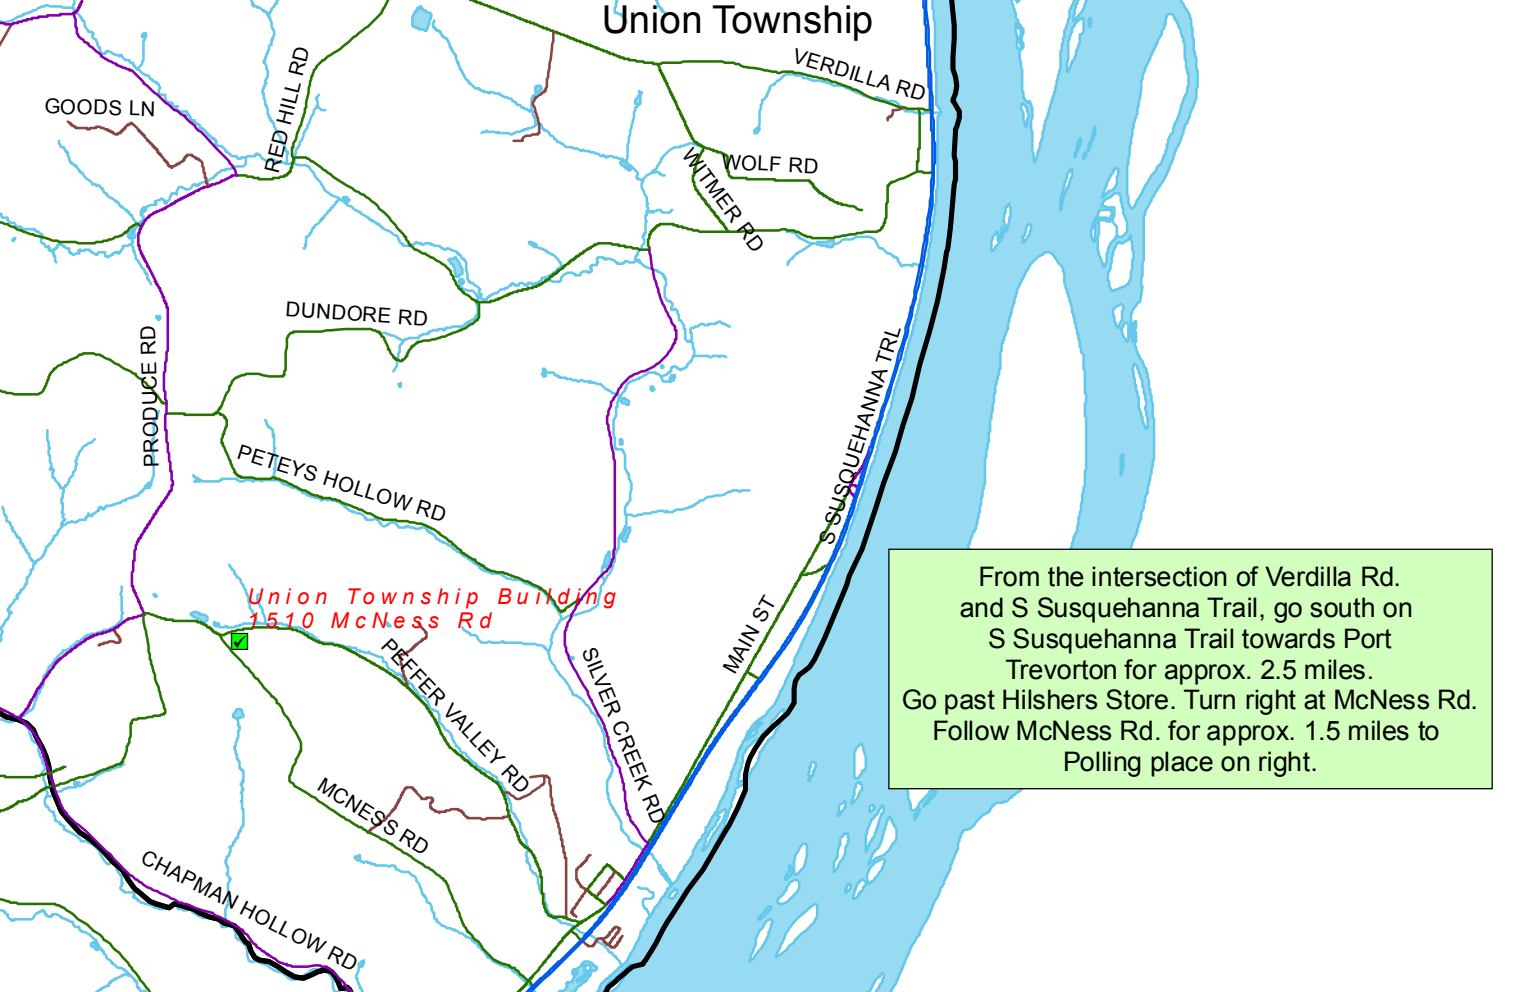

Union Township

Union Township Building
1510 McNess Rd

From the intersection of Verdilla Rd. and S Susquehanna Trail, go south on S Susquehanna Trail towards Port Trevorton for approx. 2.5 miles. Go past Hilshers Store. Turn right at McNess Rd. Follow McNess Rd. for approx. 1.5 miles to Polling place on right.