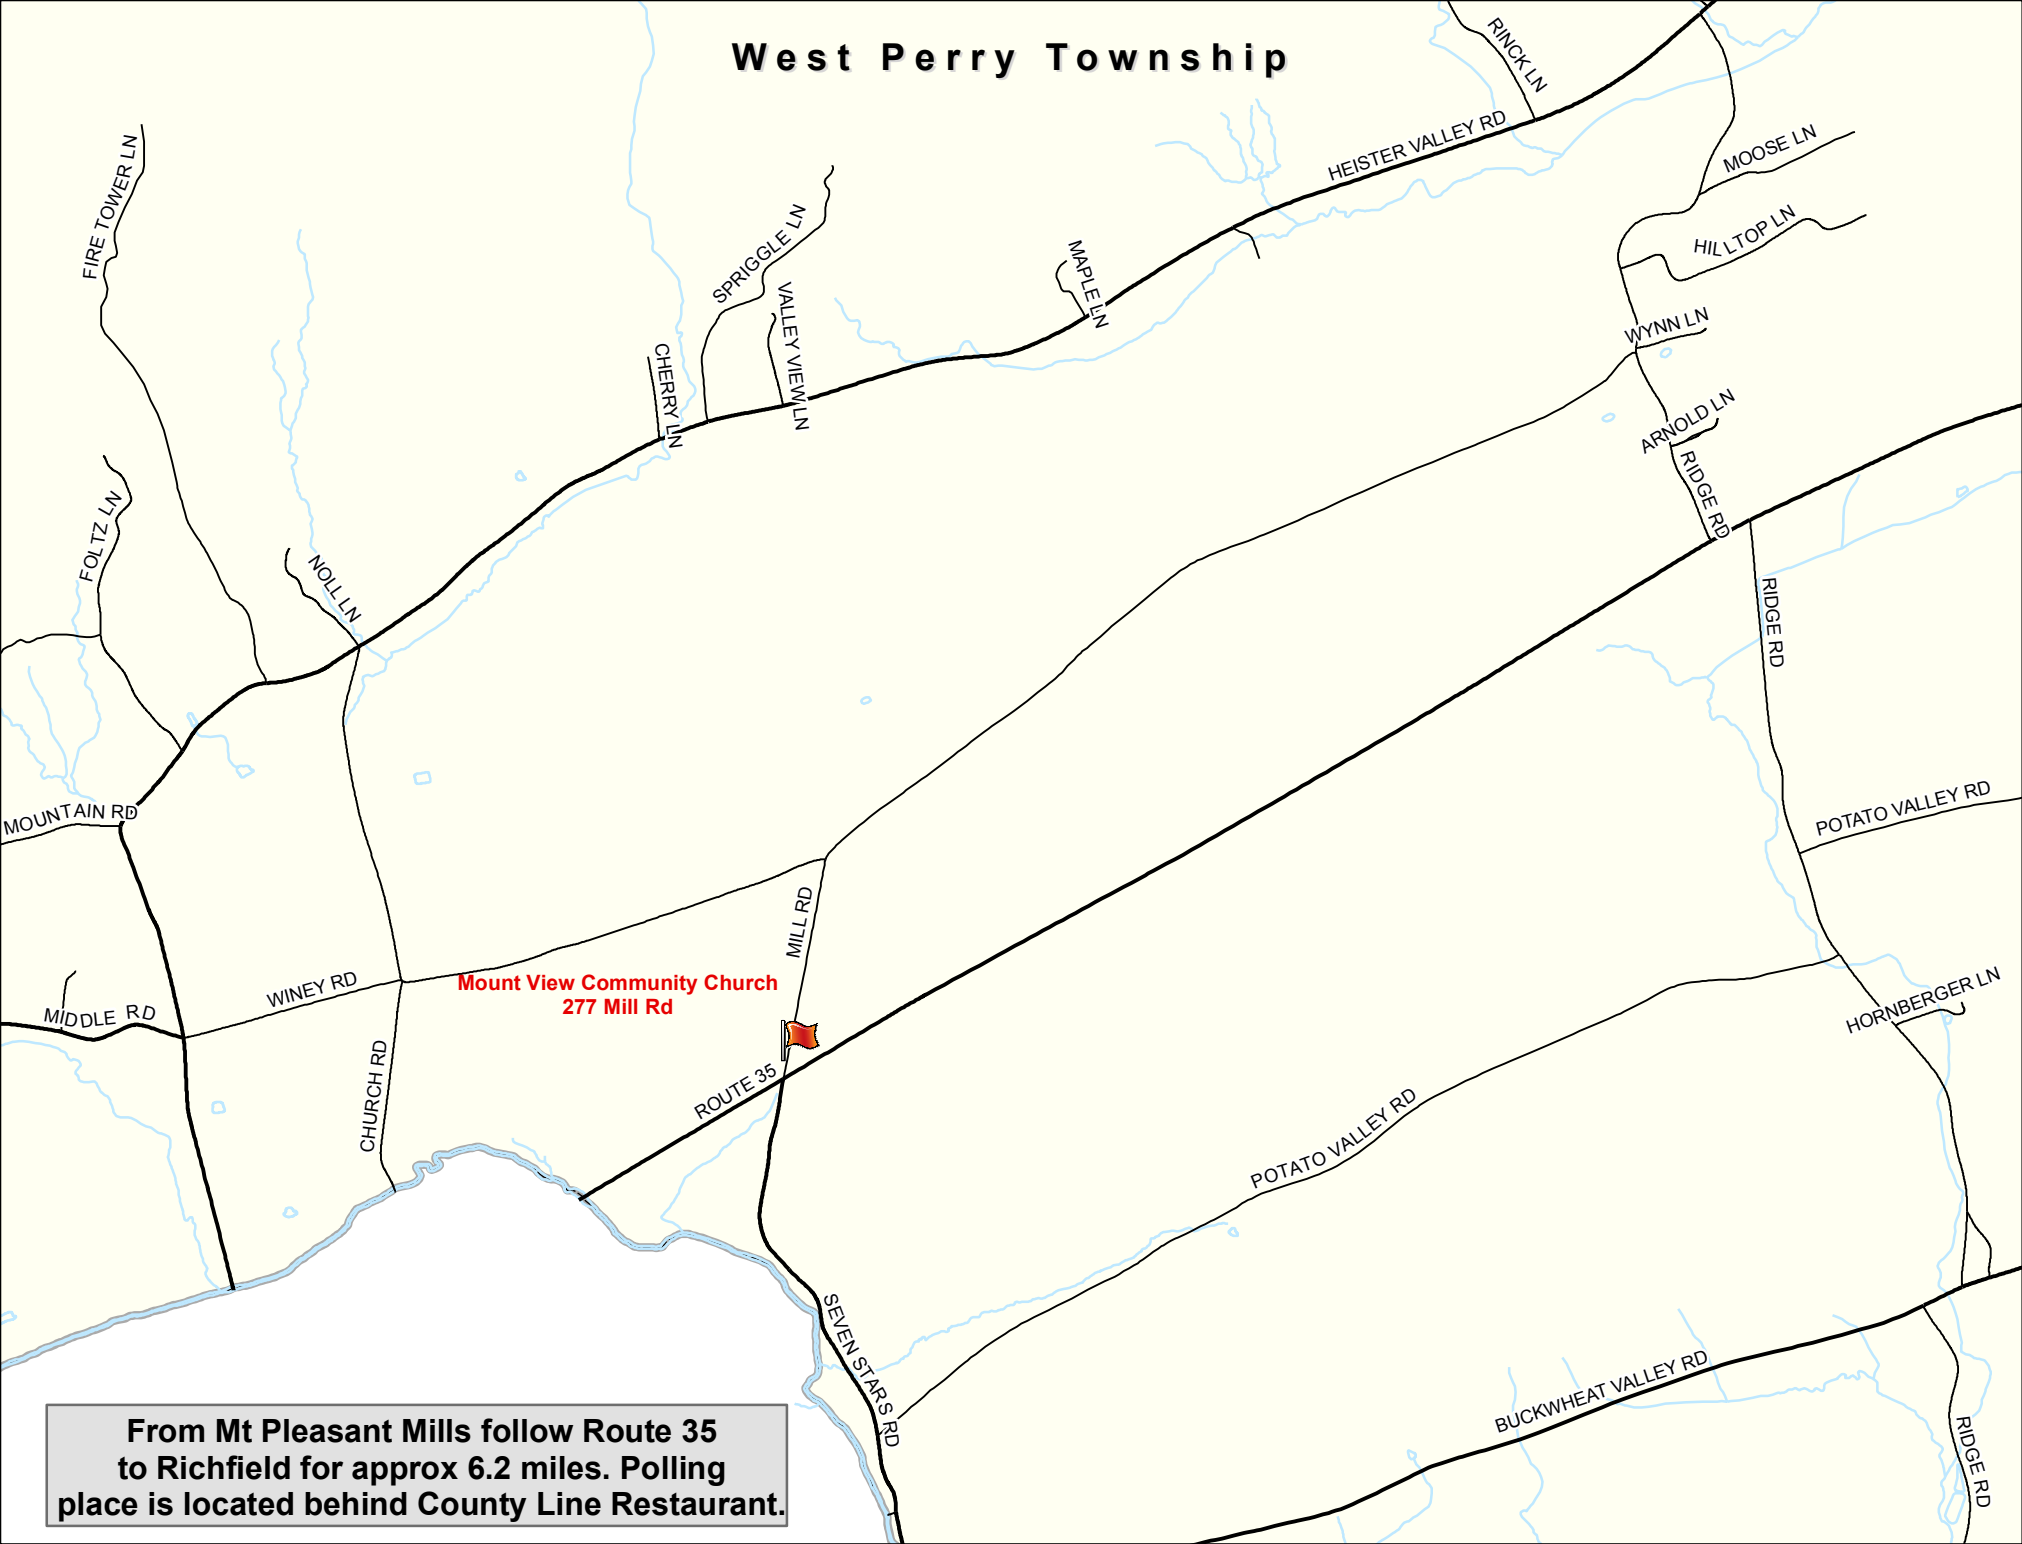

West Perry Township

Mount View Community Church
277 Mill Rd

From Mt Pleasant Mills follow Route 35 to Richfield for approx 6.2 miles. Polling place is located behind County Line Restaurant.