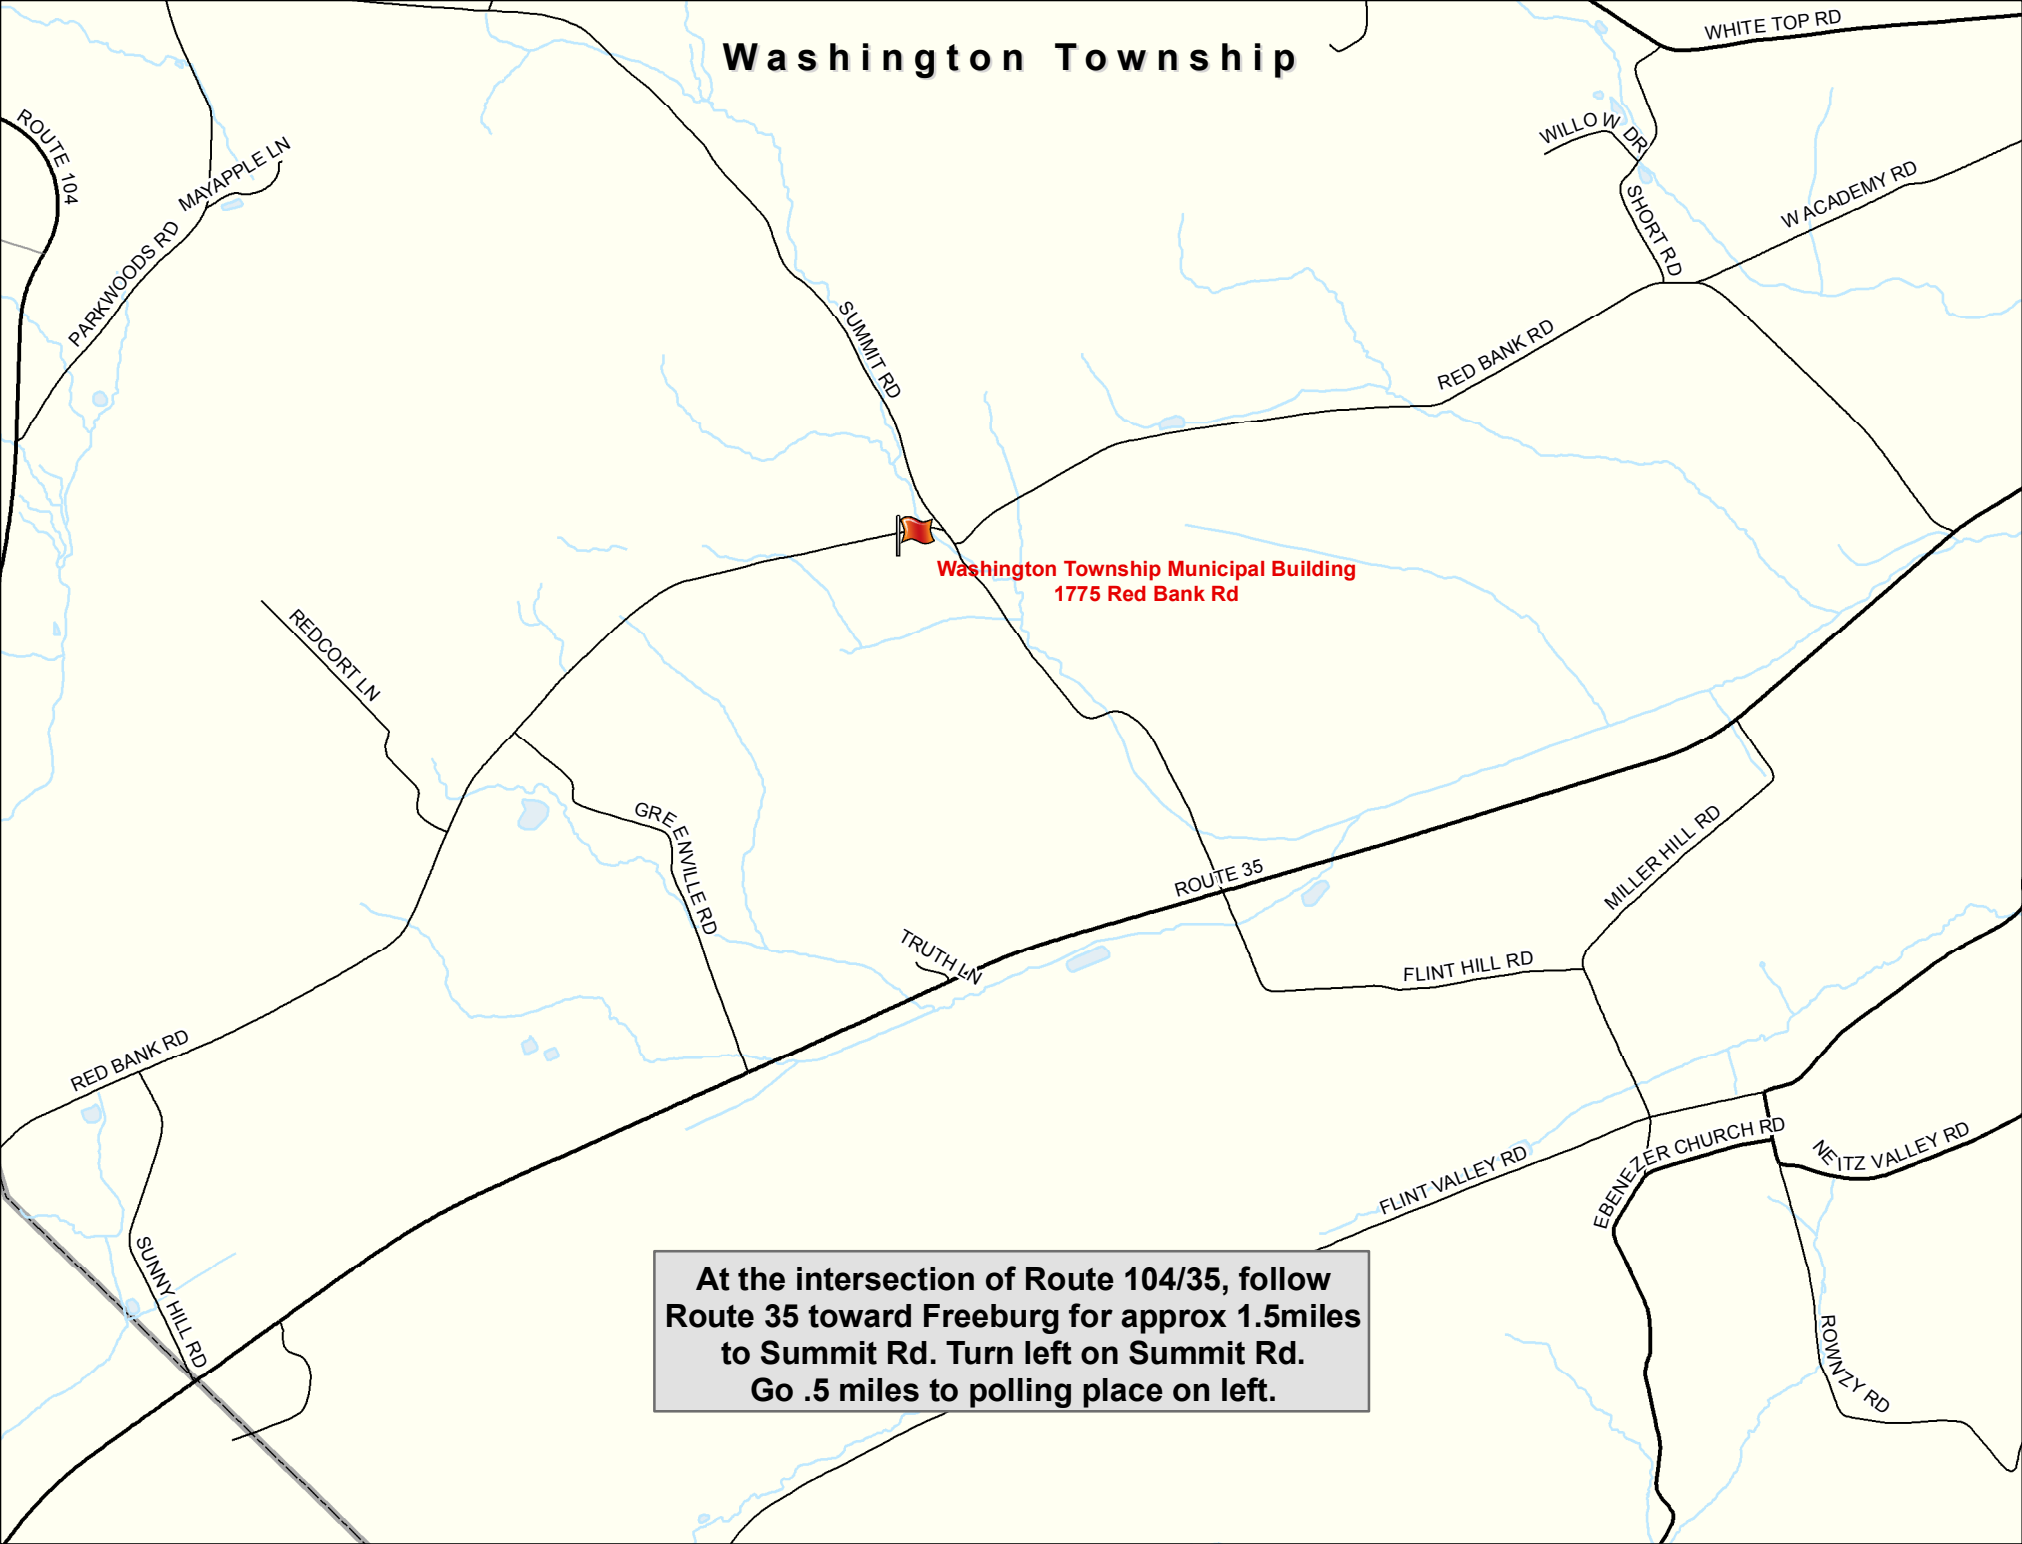

Washington Township

Washington Township Municipal Building
1775 Red Bank Rd

At the intersection of Route 104/35, follow Route 35 toward Freeburg for approx 1.5 miles to Summit Rd. Turn left on Summit Rd. Go .5 miles to polling place on left.