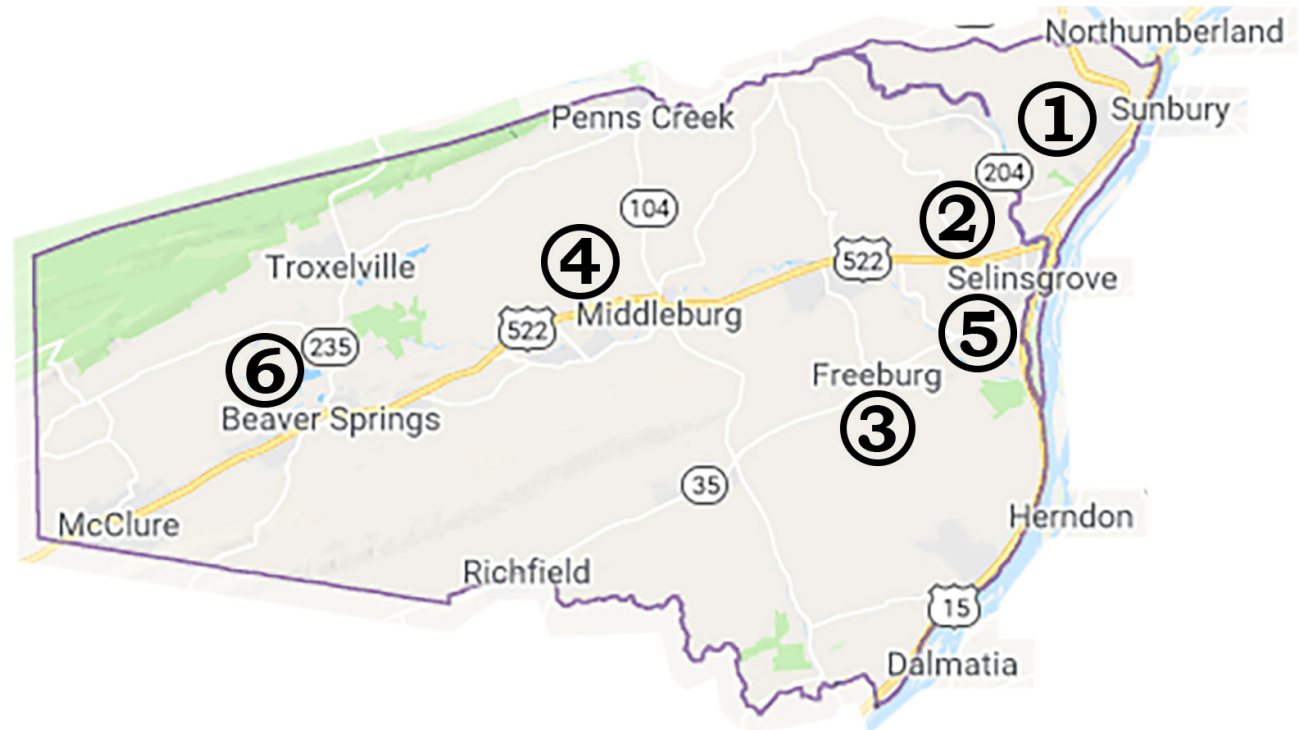

SNYDER COUNTY

SOLID WASTE MANAGEMENT AUTHORITY

Recycling Drop-Offs Open to All County Residents

- ① Monroe Township**
Township Shed on Park Rd.
Monday-Friday 7am-3pm
3rd Saturday, 8am-1pm
- ② Penn Township**
Penn Twp. Building, 228 Clifford Rd.
Dawn to dusk 7 days a week
- ③ Freeburg**
Front St., between Colonial Furniture
and sewer plant
Dawn to dusk 7 days a week
- ④ Franklin Township**
Municipal shed, 384 Greenhouse Rd.
Dawn to dusk 6 days a week
Closed Sunday
- ⑤ Selinsgrove Boro**
Boro shed, Sassafras St.
Every Thursday, 8am-3pm
1st and 3rd Saturday, 8am-12 noon
- ⑥ Spring Township**
14828 Stage Rd.
Every Wednesday, 9am-7pm

For more information on what and how to recycle, call the Snyder County Solid Waste Management Authority at 570-374-6889, x-115 or visit the county website at www.snydercounty.org