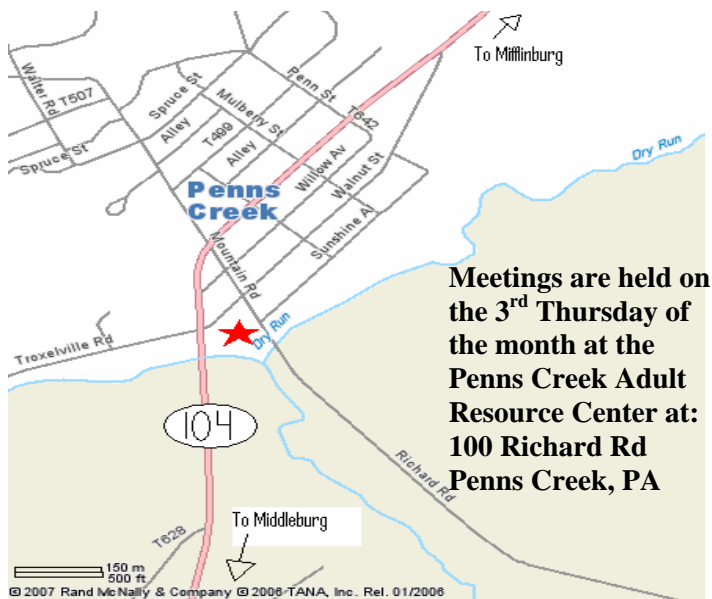

Meetings are held on the 3rd Thursday of the month at the Penns Creek Adult Resource Center at: 100 Richard Rd Penns Creek, PA

Not interested in volunteering outdoors but have a special skill you'd like to share?

We could use *your* help too:
Tax preparation, baking, designing brochures or newsletters, photography, writing, teaching, and more...

Please contact us if you are willing to occasionally donate your time with specific tasks!

For more information please contact the LPCWA Stream Team Chairman, Duain Shaw, at 570.922.4932 or LPCWA President, Diane Lengle, at 570.966.1783 or your local Conservation District Office.