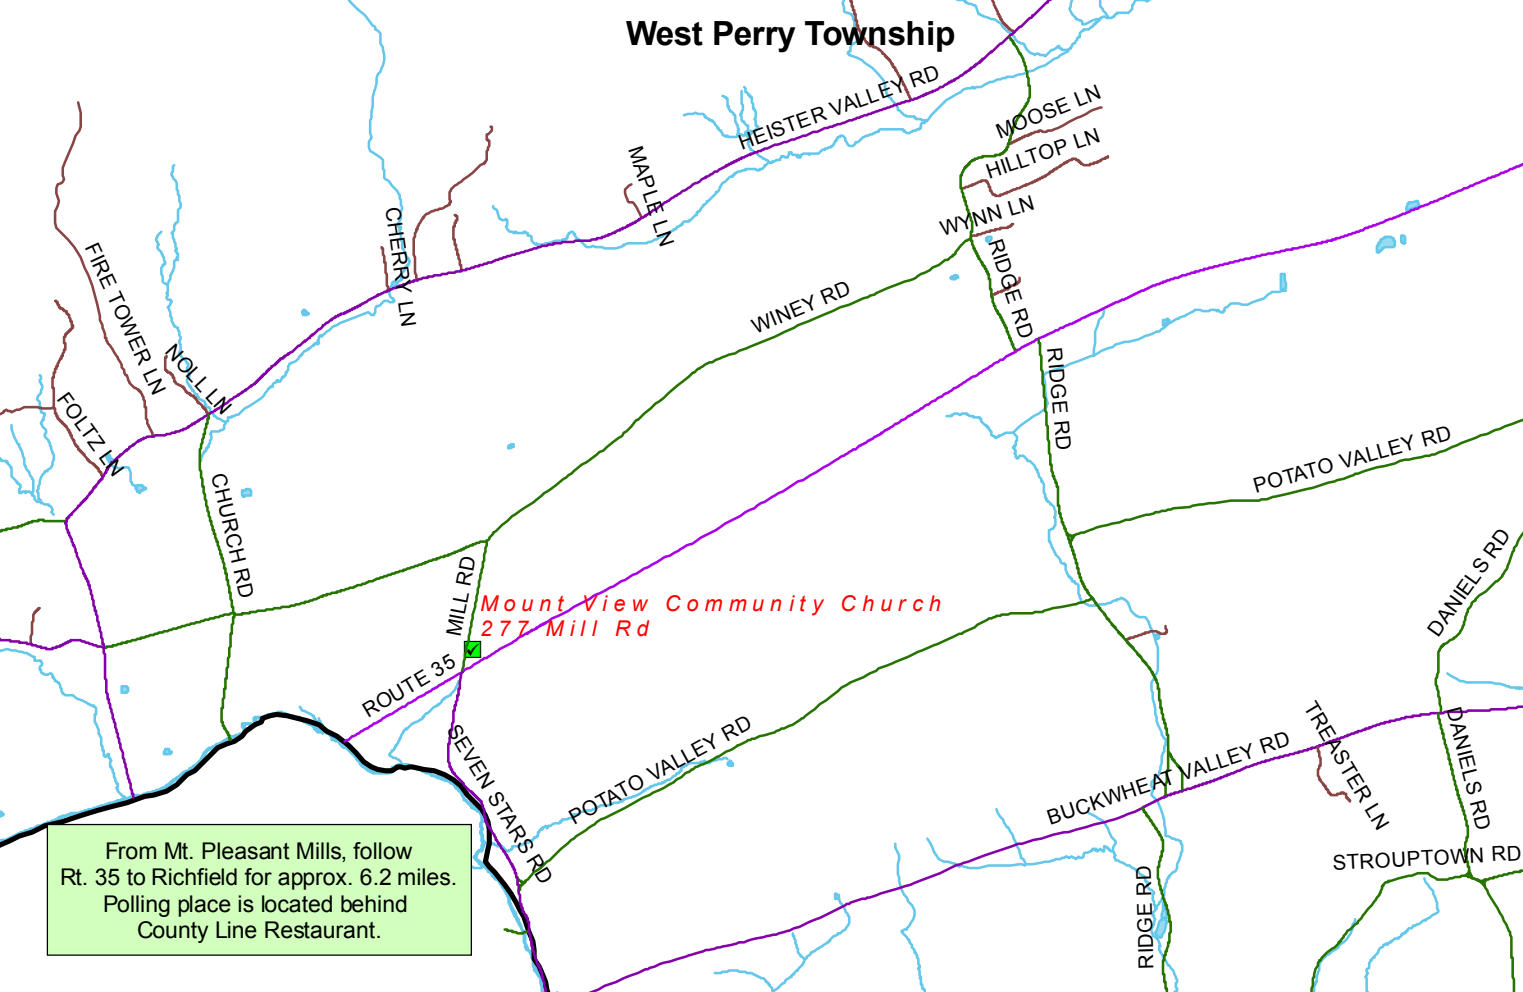

# West Perry Township

Mount View Community Church  
277 Mill Rd

From Mt. Pleasant Mills, follow  
Rt. 35 to Richfield for approx. 6.2 miles.  
Polling place is located behind  
County Line Restaurant.