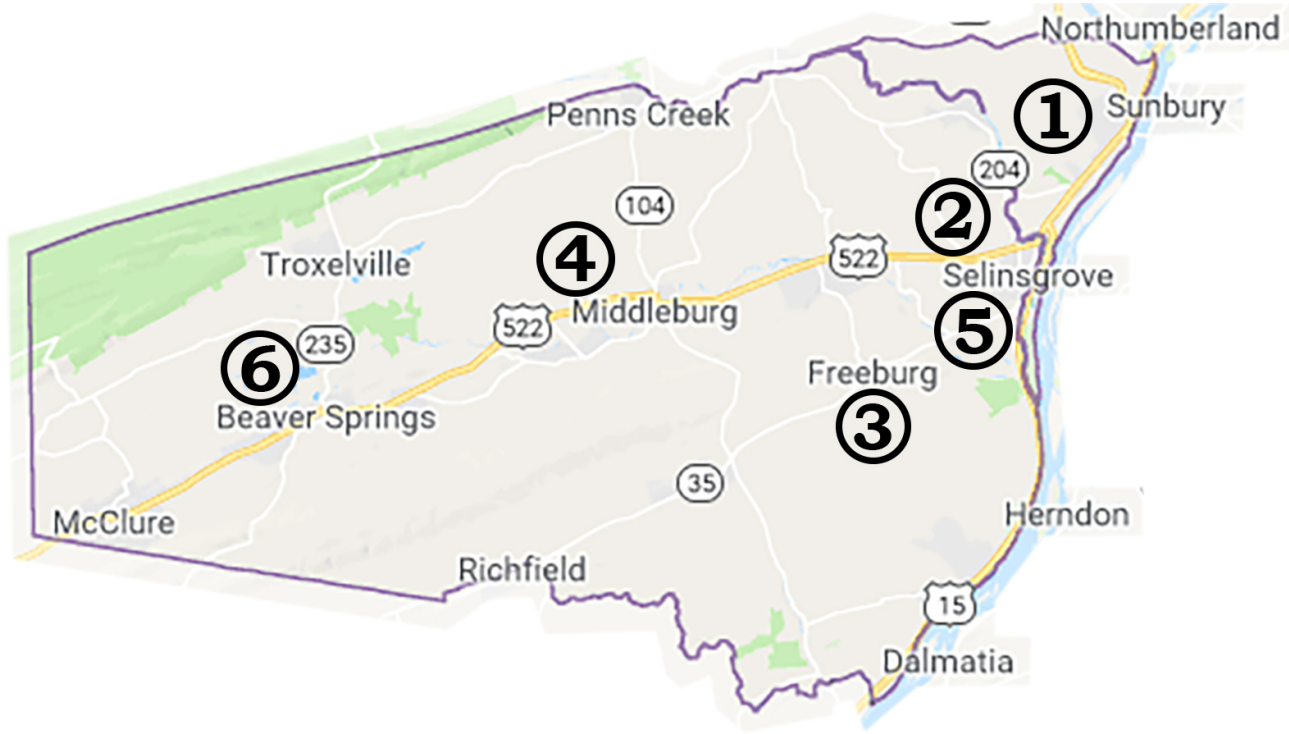

SNYDER COUNTY

SOLID WASTE MANAGEMENT AUTHORITY

Recycling Drop-Offs Open to County Residents

- 1 Monroe Township**
 Township Shed on Park Rd.
 Monday-Friday 7am-3pm
 3rd Saturday, 8am-1pm
- 2 Penn Township**
 Penn Twp. Building, 228 Clifford Rd.
 Monday-Friday and first Saturday 7am-2pm. Must be a resident.
- 3 Freeburg**
 Front St., between Colonial Furniture and sewer plant
 Dawn to dusk 7 days a week
- 4 Franklin Township**
 Municipal shed, 384 Greenhouse Rd.
 Dawn to dusk 6 days a week
 Closed Sunday
- 5 Selinsgrove Boro**
 Boro shed, Sassafras St.
 Every Thursday, 8am-3pm
 1st and 3rd Saturday, 8am-12 noon
- 6 Spring Township**
 14828 Stage Rd.
 Every Wednesday, 9am-7pm

Materials accepted: newspaper, magazines, corrugated cardboard, office paper, paper board, junk mail, aluminum cans, bimetal cans, clear glass, brown glass, green glass, #1 and #2 plastics, #3-7 plastics (Selinsgrove only)

For more information on what and how to recycle, call the Snyder County Solid Waste Management Authority at 570-374-6889, x-115 or visit the county website at www.snydercounty.org